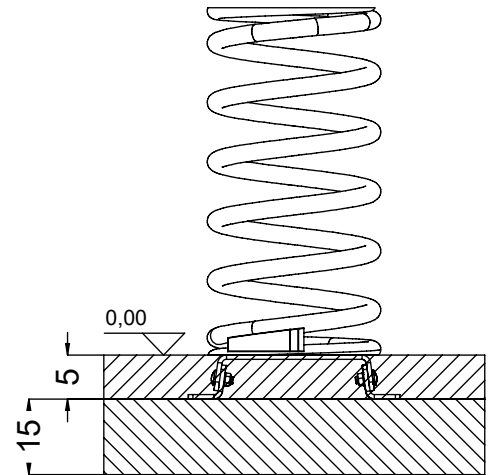

# K3

	<b>K3</b>
M10x120 x12	 Ø10
<b>NOT INCLUDED</b>	

[cm]

 x2	1,5h			 K17 x2 >0,12m <sup>2</sup>	 48h	 K3 x2 >0,09m <sup>2</sup>
--	------	---	---	---	---	---

vinci  
play

124142  
x1

996171  
x3

b239  
x3