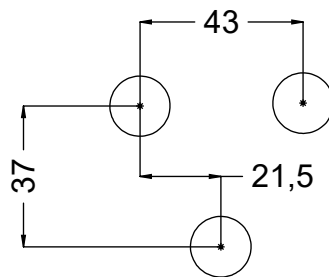

# K3

	<b>K3</b>
M10x120 x12	 Ø10
<b>NOT INCLUDED</b>	

[cm]

 x2	1,5h			 K17 x2 >0,12m <sup>2</sup>	 48h	 K3 x2 >0,09m <sup>2</sup>
--	------	---	---	---	---	---

vinci  
play

124142  
x1

996171  
x3

b239  
x3

V002

Part No:  
 000000-  
 00000  
  
 000000-00000  

[cm]

vinci play