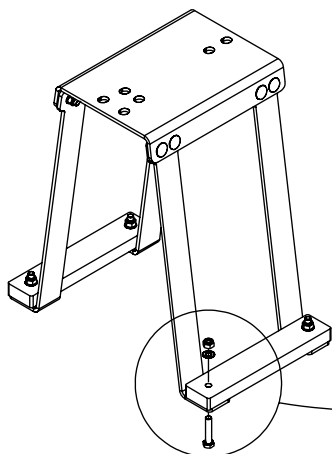

K17

3x

SP1 x1

SP3 x1

K3

3x

SP1 x1