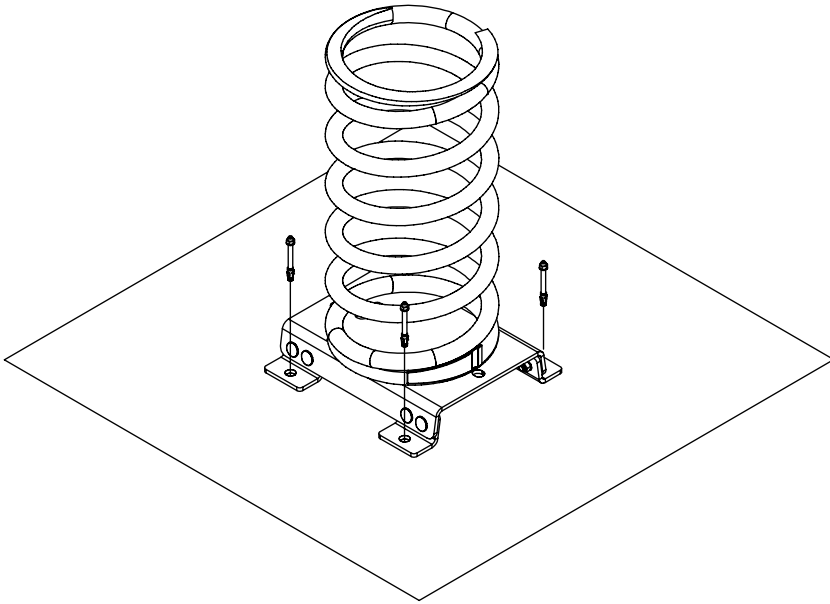

# K3

	<b>K3</b>
M10x120 x12	 Ø10
<b>NOT INCLUDED</b>	

[cm]

 x2	1,5h			 K17 x2 >0,12m <sup>2</sup>	 48h	 K3 x2 >0,09m <sup>2</sup>
--	------	---	---	---	---	---

vinci  
play

124142  
x1

996171  
x3

b239  
x3

V002

Part No:  
 000000-  
 00000  
  
 000000-00000  

[cm]

vinci play