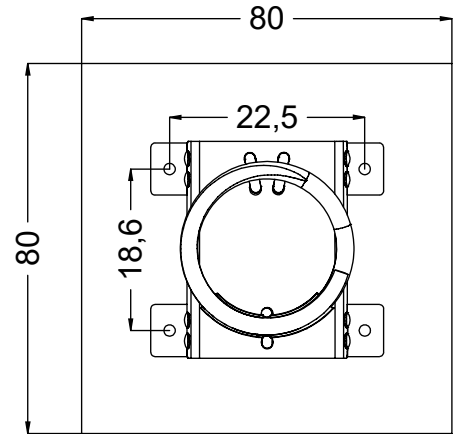

# K3

	<b>K3</b>
M10x120 x12	 Ø10
<b>NOT INCLUDED</b>	

[cm]

 x2	1,5h			 K17 x2 >0,12m <sup>2</sup>	 48h	 K3 x2 >0,09m <sup>2</sup>
--	------	---	---	---	---	---

vinci  
play

124142  
x1

996171  
x3

b239  
x3

V002

Part No:  
 000000-  
 00000  
  
 000000-00000  

[cm]

vinci play