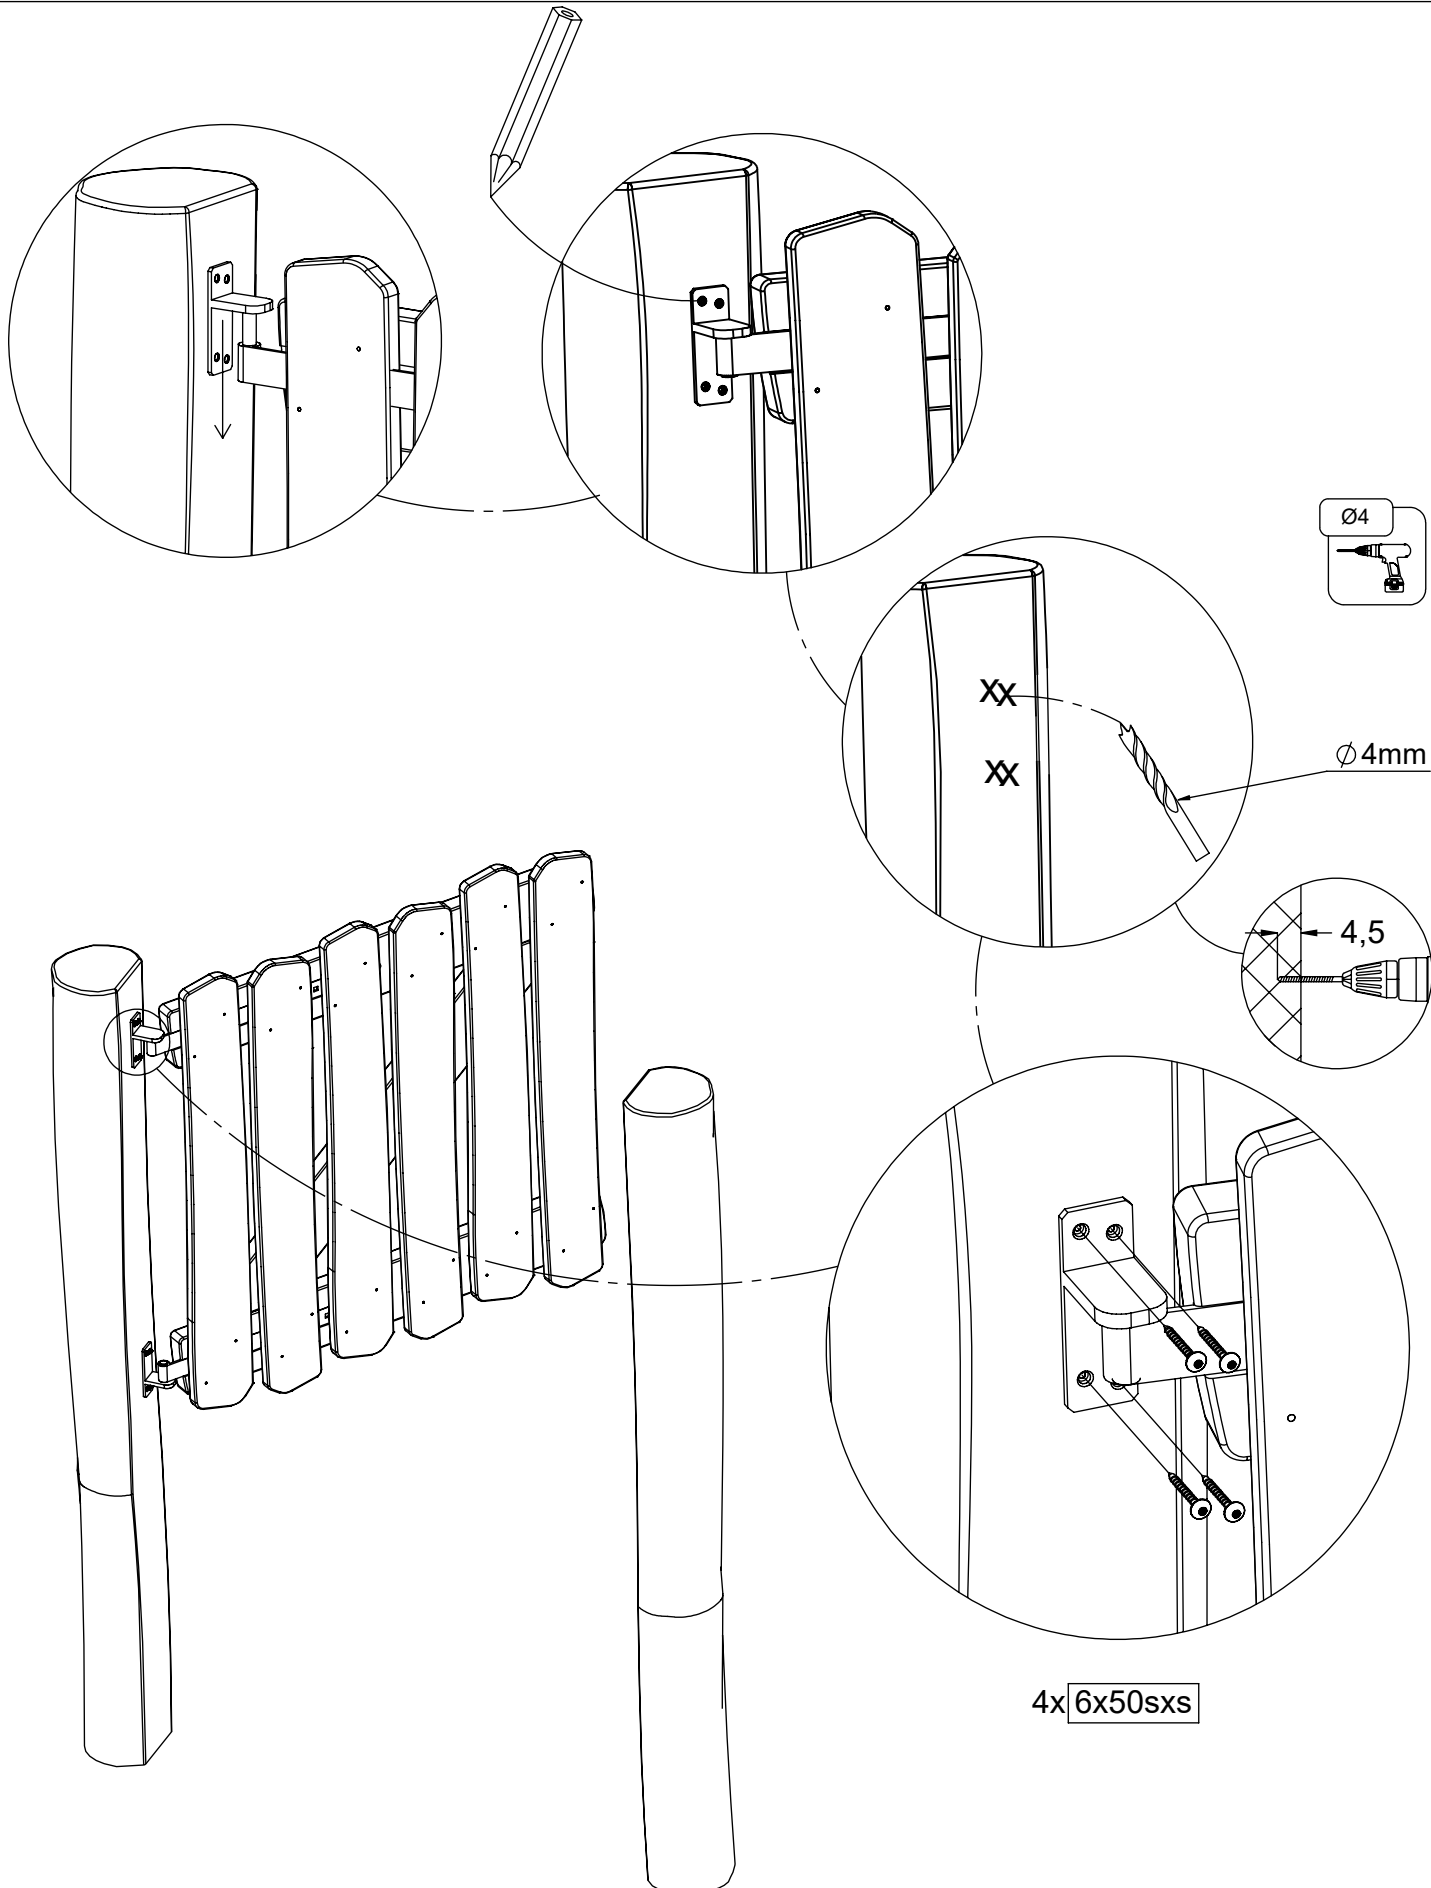

A

A

XX

XX

Ø4mm

Ø4

XX

XX

4,5

4x 6x50sxs

Ø4

XX

XX

Ø4mm

4,5

4x 6x50sxs

WRO120

Ø 3mm

6x 4x25sxs

[cm]

vinci
play

Part No:
000000-
00000

000000-00000