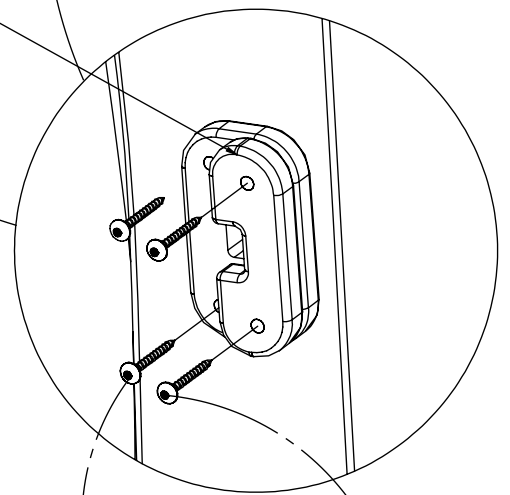

4,5

4x 6x50sxs

Ø4

XX

XX

Ø4mm

4,5

4x 6x50sxs

[cm]

vinci
play

141228

141289

2x 6x50sxs

2x 6x80sxt

[cm]

vinci
play

WRO120

Ø 3mm

6x 4x25sxs

[cm]

vinci
play

Part No:
000000-
00000

000000-00000