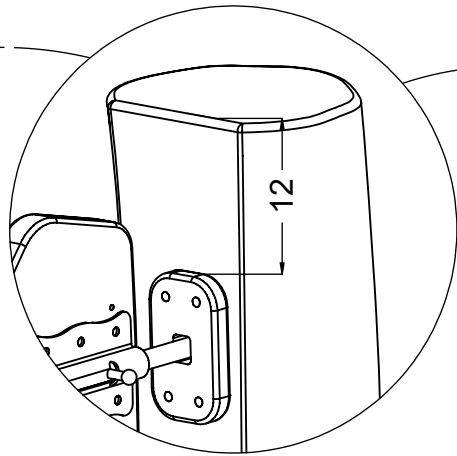

141228

141289

2x 6x50sxs

2x 6x80sxt

[cm]

vinci
play