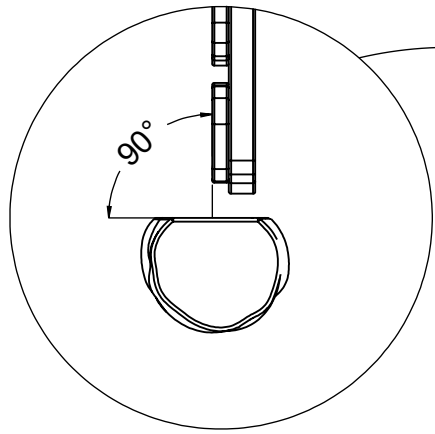

A

A

XX

XX

Ø4mm

Ø4

XX

XX

4,5

4x 6x50sxs

Ø4

XX

XX

Ø4mm

4,5

4x 6x50sxs

[cm]

vinci
play

141228

141289

2x 6x50sxs

2x 6x80sxt

[cm]

vinci
play

WRO120

Ø 3mm

6x 4x25sxs

[cm]

vinci
play

Part No:
000000-
00000

000000-00000