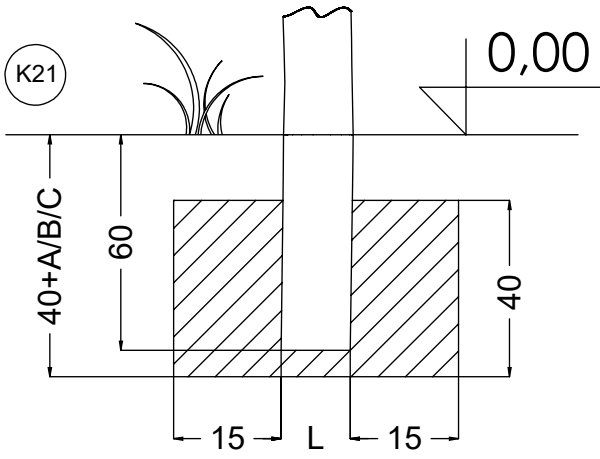

vinci
play

[cm]

1h

>0,06m³

vinci
play

128202
x6

128201
x2

128212
x1

A

A

XX

XX

Ø4mm

Ø4

XX

XX

4,5

4x 6x50sxs

Ø4

XX

XX

Ø4mm

4,5

4x 6x50sxs

WRO120

Ø 3mm

6x 4x25sxs

[cm]

vinci
play

Part No:
000000-
00000

000000-00000