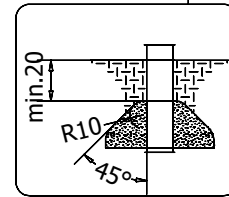

vinci
play

[cm]

1h

>0,06m³

vinci
play

128202
x6

128201
x2

128212
x1

A

A

XX

XX

Ø4mm

Ø4

XX

XX

4,5

4x 6x50sxs

Ø4

XX

XX

Ø4mm

4,5

4x 6x50sxs

WRO120

Ø 3mm

6x 4x25sxs

[cm]

vinci
play

Part No:
000000-
00000

000000-00000