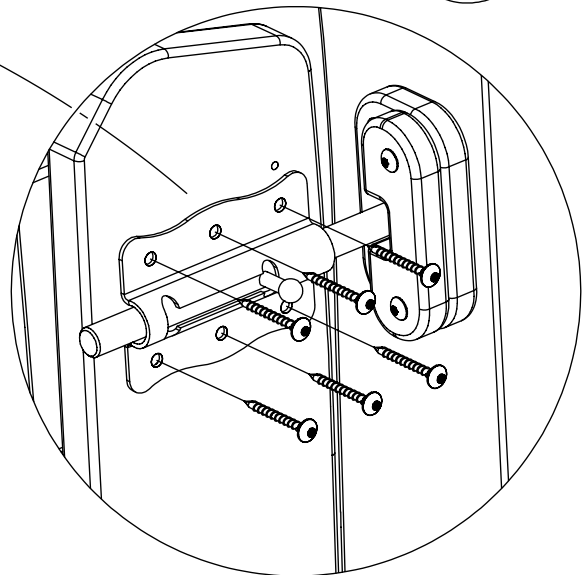

4,5

4x 6x50sxs

Ø4

XX

XX

Ø4mm

4,5

4x 6x50sxs

[cm]

vinci
play

141228

141289

2x 6x50sxs

2x 6x80sxt

[cm]

vinci
play

WRO120

Ø 3mm

6x 4x25sxs

[cm]

vinci
play

Part No:
000000-
00000

000000-00000