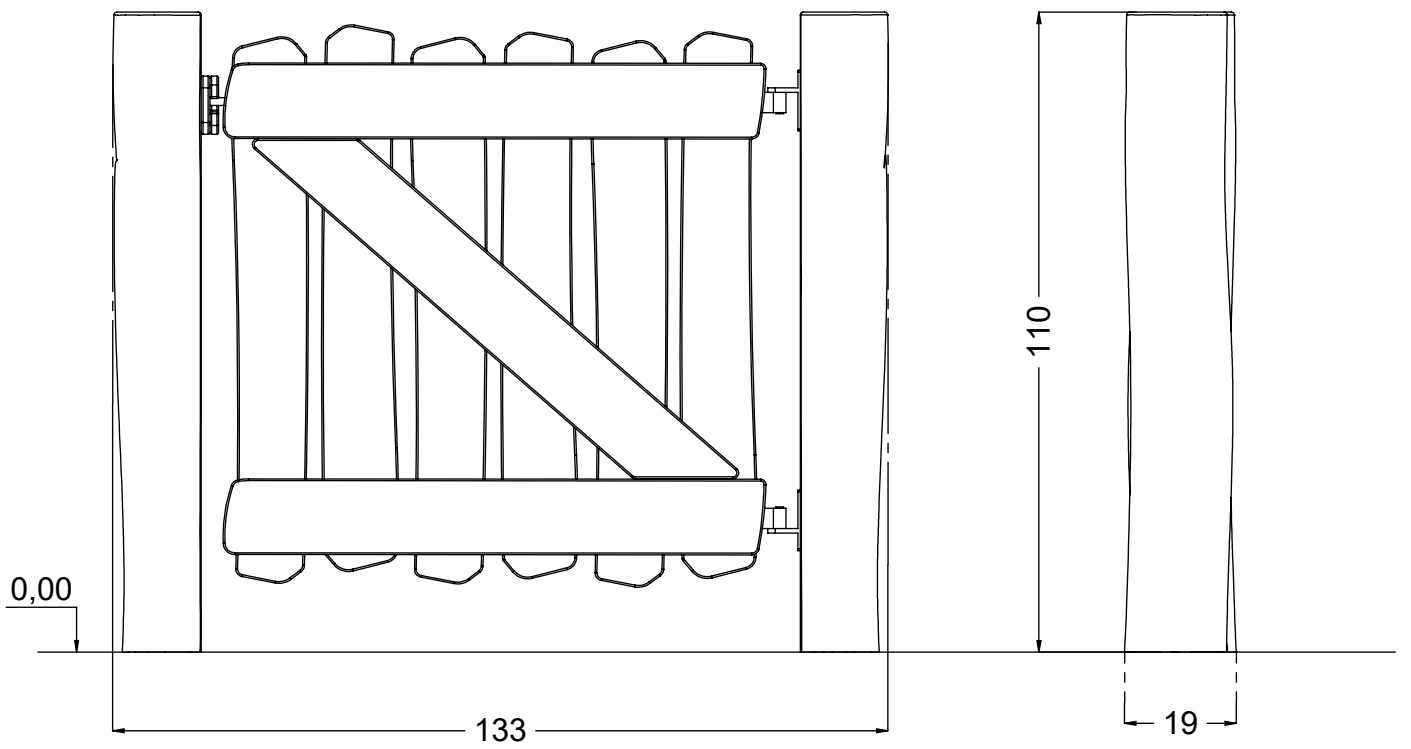

[cm]

vinci
play