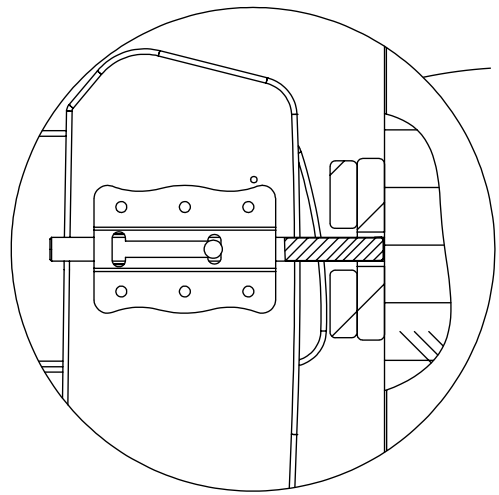

[cm]

vinci
play

141228

141289

2x 6x50sxs

2x 6x80sxt

[cm]

vinci
play

WRO120

Ø 3mm

6x 4x25sxs

[cm]

vinci
play

Part No:
000000-
00000

000000-00000