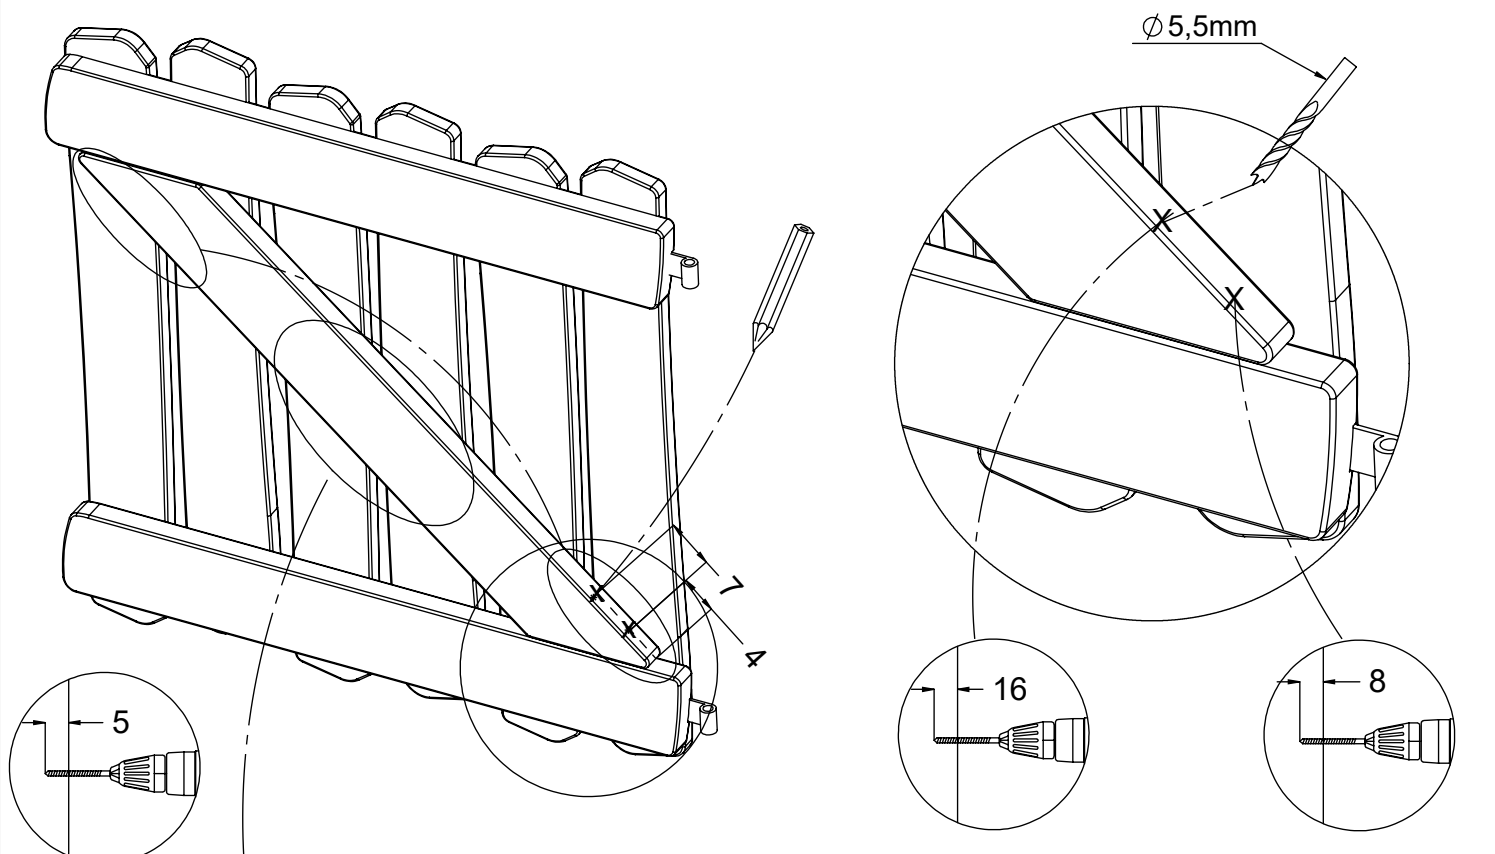

2x 5x50sxs

2x 8x160sxt

2x 8x80sxt

[cm]

vinci play