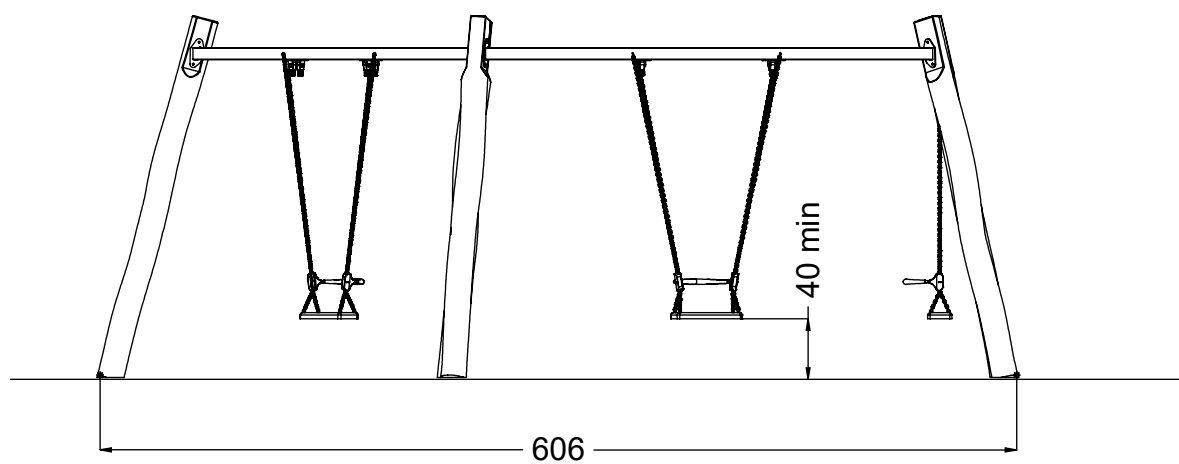

[cm]

vinci
play