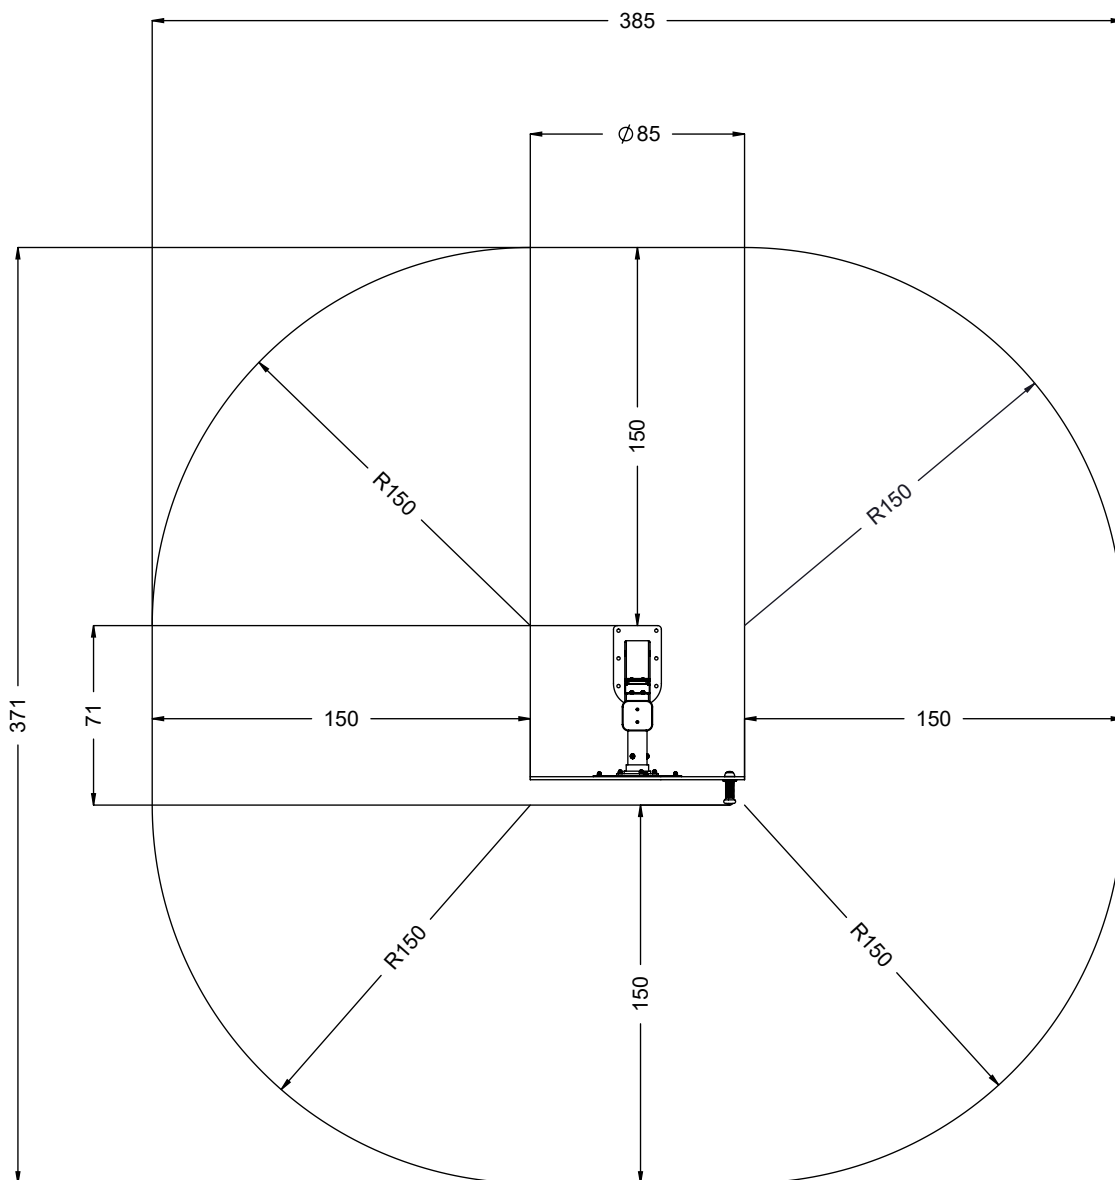

[cm]

vinci
play