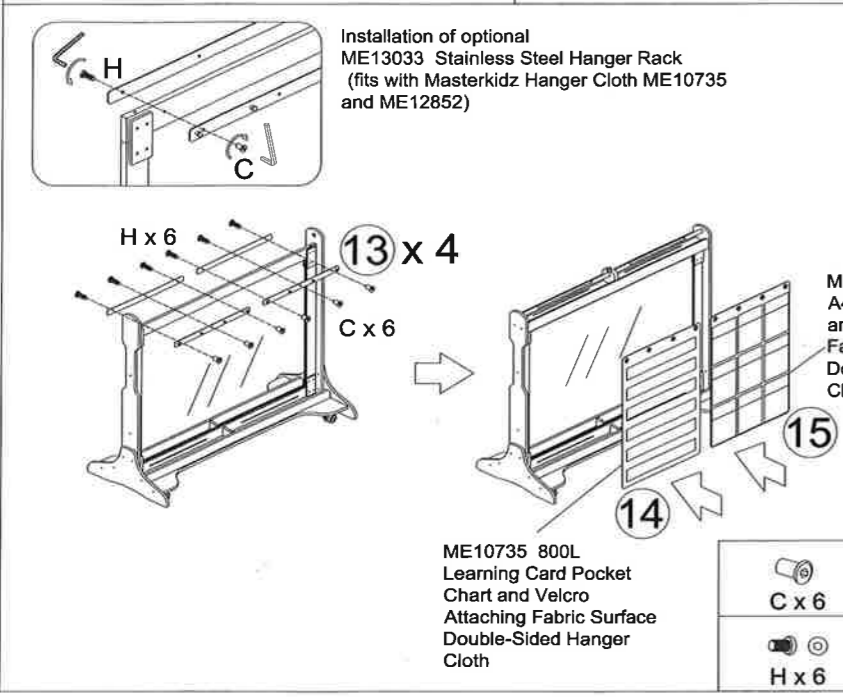

**Finished**

**CAUTION:** Adult Assembly Required

**WARNING:** CHOKING HAZARD - Small Parts. Not For Children Under 3 Years.

**masterkidz** Learning is fun!

**ME04475**  
Giant Free - Standing Painting Wall

**ME04475 201712**

**Tool Required**

A x 32	B x 6	C x 6	D x 16	E x 2	F x 2	G x 2
--------	-------	-------	--------	-------	-------	-------