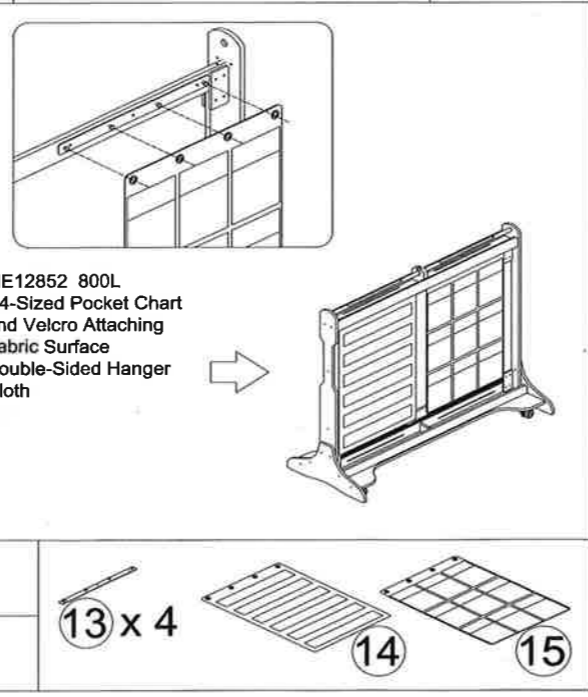

**Finished**

**CAUTION:** Adult Assembly Required

**WARNING:** CHOKING HAZARD - Small Parts. Not For Children Under 3 Years.

**masterkidz** Learning is fun!

**ME04475**  
Giant Free - Standing Painting Wall

**ME04475 201712**

**Tool Required**

A x 32	B x 6	C x 6	D x 16	E x 2	F x 2	G x 2
--------	-------	-------	--------	-------	-------	-------