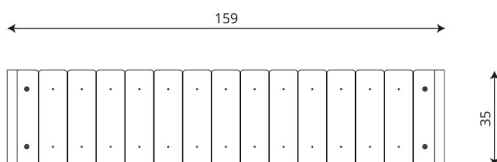

Guarantee

30 30 year guarantee - Structural strength of steel and stainless steel components	15 15 year guarantee - Structural failure of steel and stainless steel, for dynamic equipment	10 10 year guarantee - Structural failure of high density polyethylene and high pressure laminates components	5 5 year guarantee - Corrosion of stainless steel and hot dip galvanized and powder coated components; against bark beetles and rot in case of wooden structural elements

Detailed information in the guarantee card

Vinci Group Sp. z o.o.
Seminaryjna 9 Street
99-400 Łowicz

VAT: 534-250-14-46
PHONE: +48 42 203 24 99 ext. 26
M: +48 793 404 991

biuro@vinci-play.com
info@vinci-play.com
www.vinci-play.com