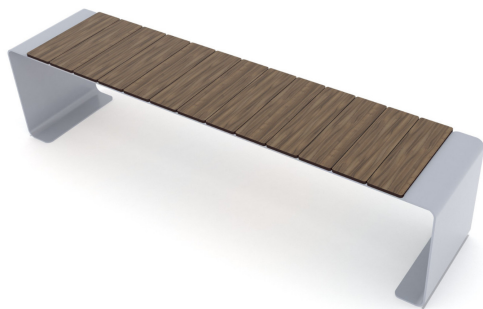

**Product technical sheet**

**PARK 0925**

**Product data**

Length	159 cm
Width	35 cm
Total height	36 cm
Availability of spare parts	YES
Installation time	1 h

Data is subject to change without prior notice.

**Material specification**

- Powder galvanized and powder coated steel construction,
- Seats/backrests made of durable HPL plate, resistant to weather conditions,
- Stainless steel screws and/or screws covered with plastic caps,

**Additional information**

- small architecture, complementary element of the playground;
- no sharp edges or chinks that would pose a danger of jimmie the head, fingers or any other body parts;
- render is for reference only, the actual appearance of the equipment and its color may vary;