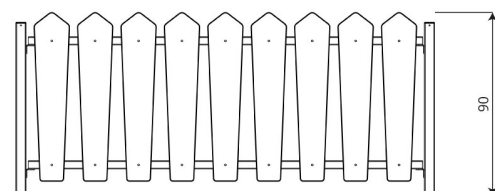

Guarantee

30 30 year guarantee - Structural strength of steel and stainless steel components	15 15 year guarantee - Structural failure of steel and stainless steel, for dynamic equipment	10 10 year guarantee - Structural failure of high density polyethylene and high pressure laminates components	5 5 year guarantee - Corrosion of stainless steel and hot dip galvanized and powder coated components; against bark beetles and rot in case of wooden structural elements

Detailed information in the guarantee card

Vinci Group Sp. z o.o.
Seminaryjna 9 Street
99-400 Łowicz

VAT: 534-250-14-46
PHONE: +48 42 203 24 99 ext. 26
M: +48 793 404 991

biuro@vinci-play.com
info@vinci-play.com
www.vinci-play.com