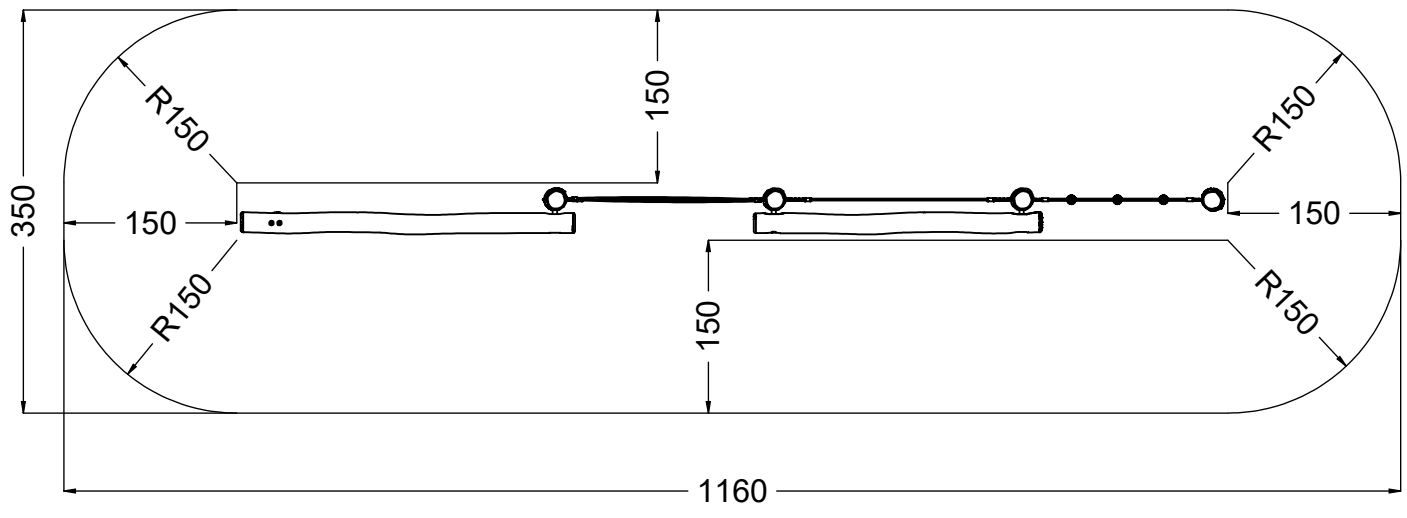

# RB1218

v011  
12.07.2023  
D. P.  
[cm]

vinci  
play

[cm]

vinci  
play

[cm]

vinci  
play

20x M10x120 (K3)

Ø10

**NOT INCLUDED**

[cm]

vinci  
play

127733 (A)  
x1

127734 (B)  
x3

127736 (C)  
x1

127114  
x1

## 1.

Ø5,5mm

8x120sxt

[cm]

vinci  
play

5mm

3x 12e027

127734

127734

127734

127735

[cm]

vinci  
play

2x 8x280sxt

1x 12e028

[cm]