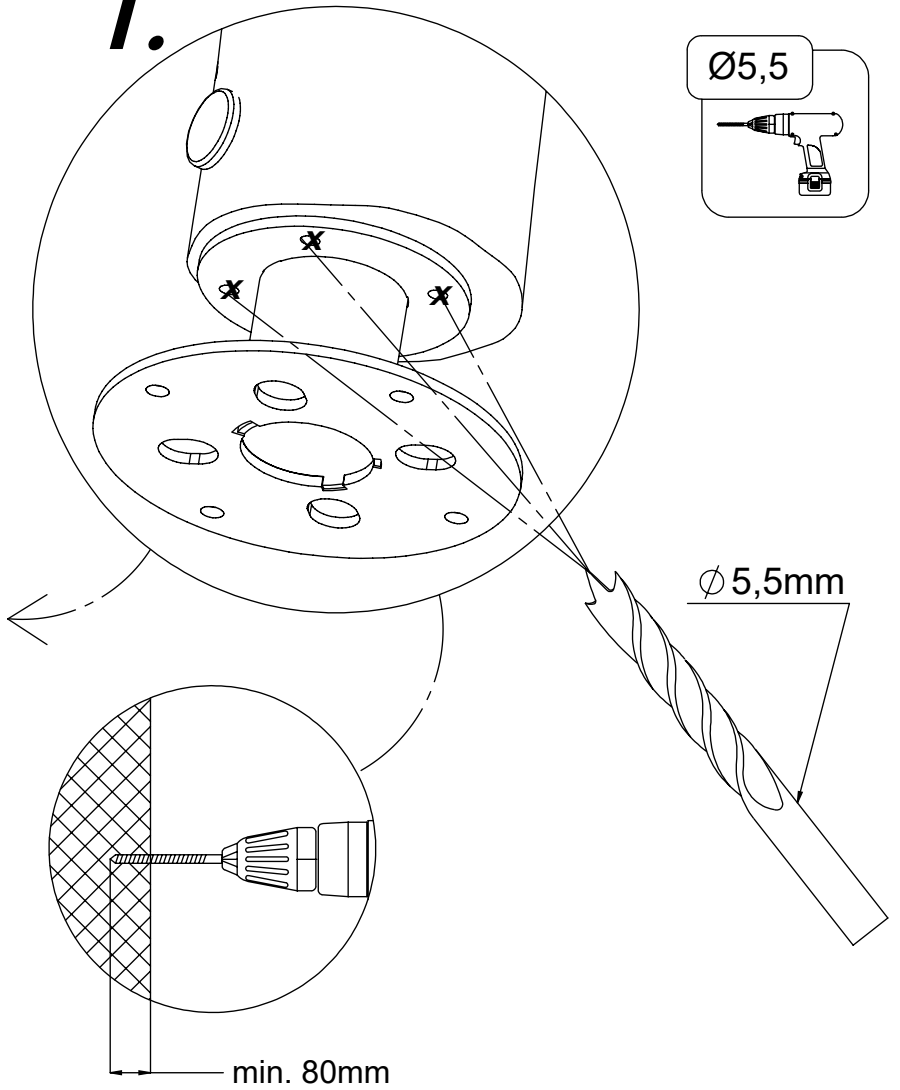

# K3

[cm]

12e109

5mm

vinci play

## 1.

Ø5,5mm

8x120sxt

[cm]

vinci  
play

5mm

3x 12e027

127734