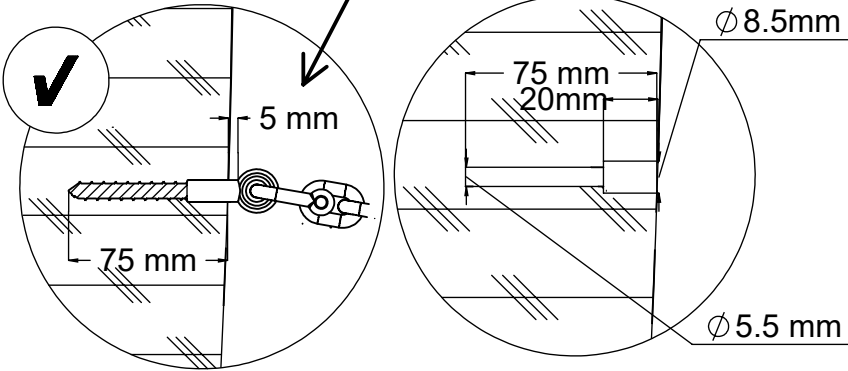

1.

2.

3.

4.

[cm]

vinci play