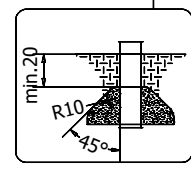

# RB1390

v010  
24.01.2024  
D. P.  
[cm]

vinci  
play

[cm]

vinci  
play

8x M10x120 (K3)

**NOT INCLUDED**

[cm]

# K3

1.

Ø5,5mm

8x120sxt

[cm]

vinci  
play

**2x**

**1.**

vinci  
play

**2x**

**1.**

D=D

**2.**

Ø 5,5mm

8x **5x80sxs**

[cm]