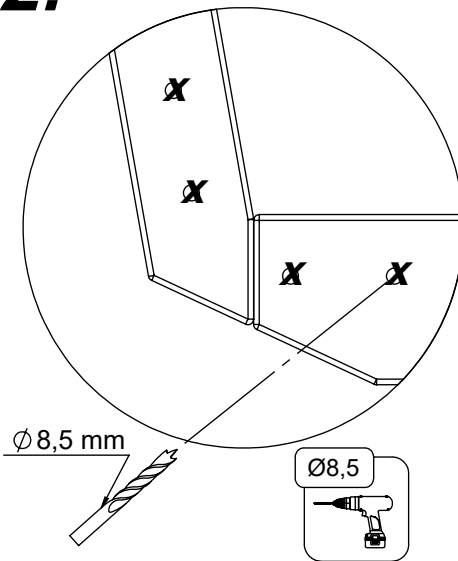

2x

1.

2.

3.

[cm]

vinci
play