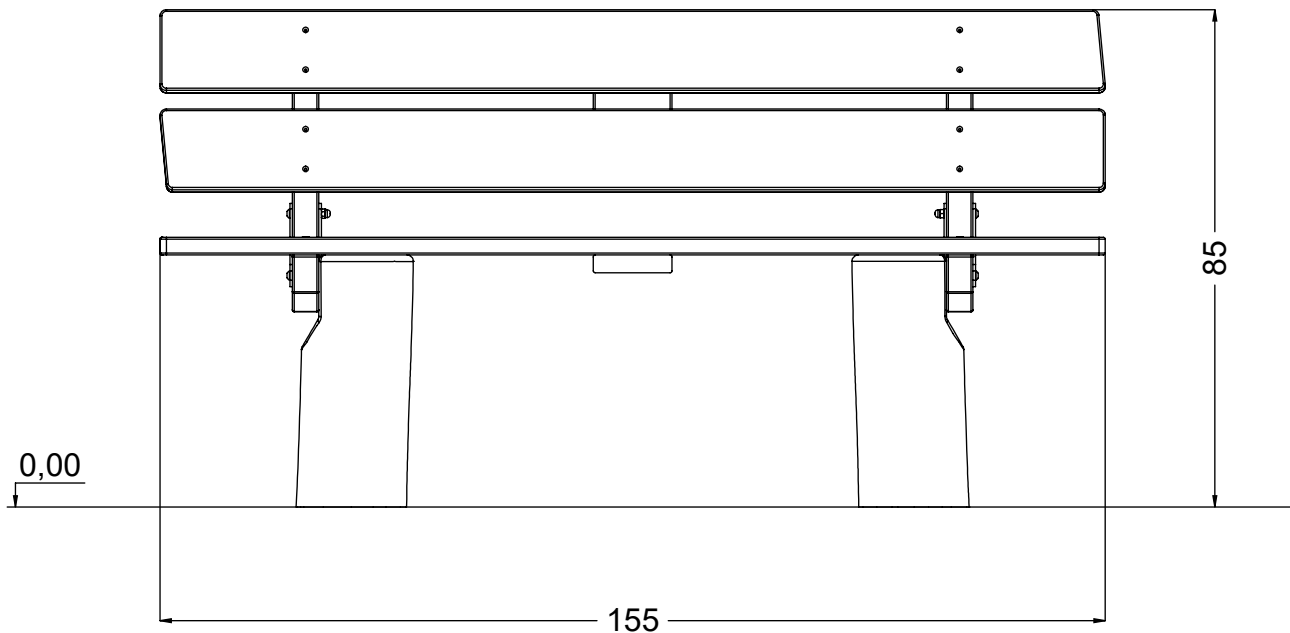

# RB1390

v010  
24.01.2024  
D. P.  
[cm]

vinci  
play

[cm]

vinci  
play

8x M10x120 (K3)

**NOT INCLUDED**

[cm]

# K3

1.

Ø5,5mm

8x120sxt

[cm]

vinci  
play

**2x**

**1.**

vinci  
play

**2x**

**1.**

D=D

**2.**

Ø 5,5mm

8x **5x80sxs**

[cm]