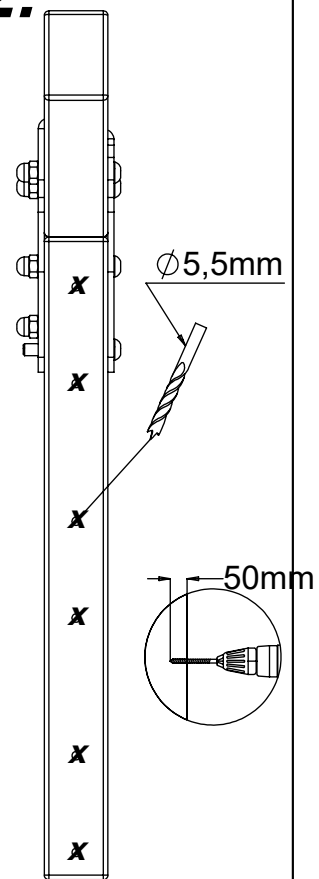

2x

1.

2.

3.

[cm]

vinci
play