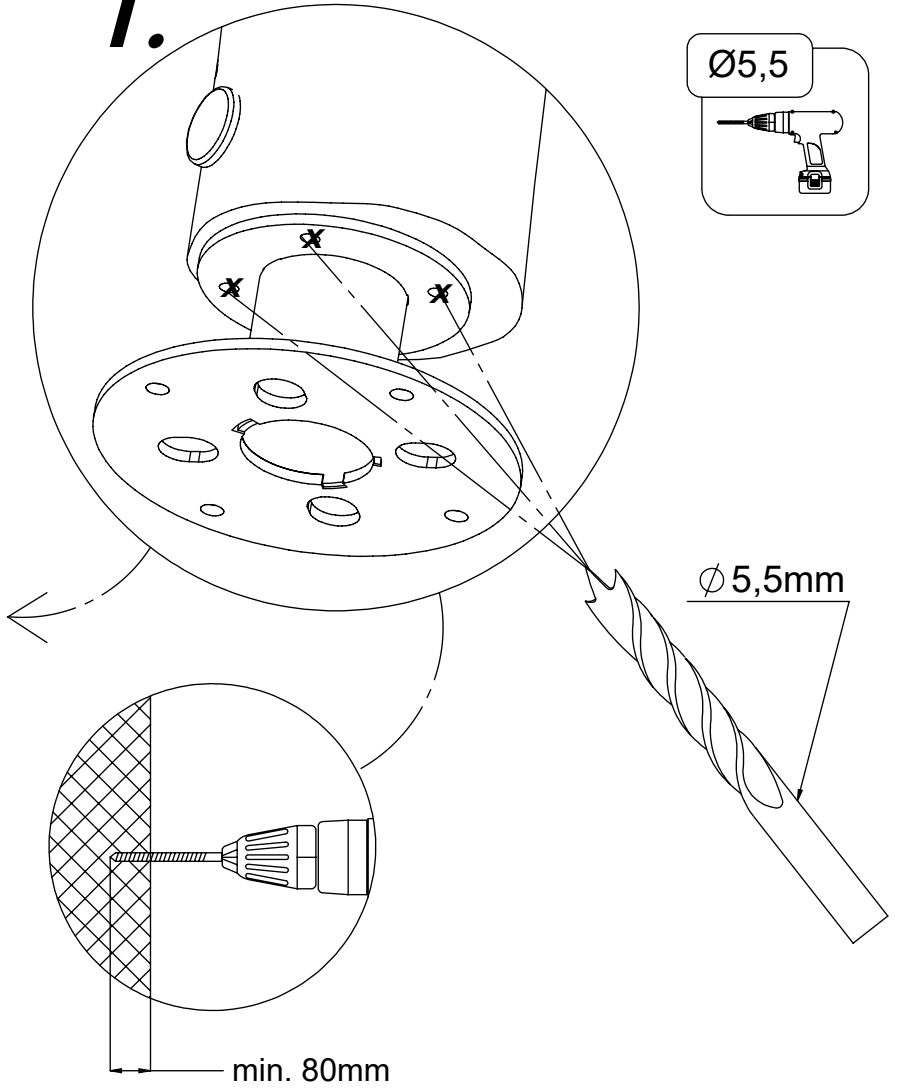

# K3

1.

Ø5,5mm

8x120sxt

[cm]

vinci  
play

**2x**

**1.**

vinci  
play

**2x**

**1.**

D=D

**2.**

Ø 5,5mm

8x **5x80sxs**

[cm]

# 48h

[cm]