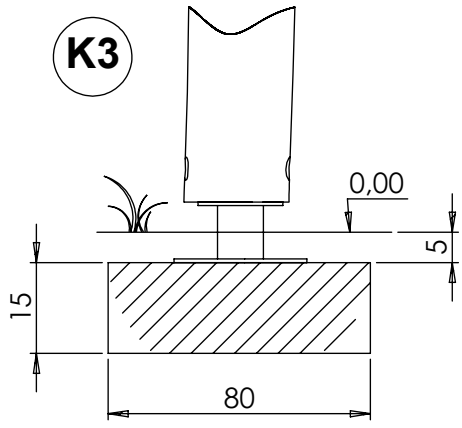

# RB1390

v010  
24.01.2024  
D. P.  
[cm]

vinci  
play

[cm]

vinci  
play

8x M10x120 (K3)

**NOT INCLUDED**

[cm]

# K3

1.

Ø5,5mm

8x120sxt

[cm]

vinci  
play

**2x**

**1.**

vinci  
play

**2x**

**1.**

D=D

**2.**

Ø 5,5mm

8x **5x80sxs**

[cm]

# 48h

[cm]