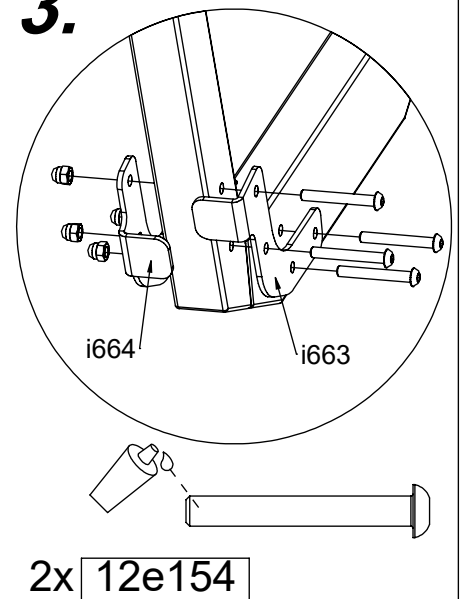

2x

1.

2.

3.

[cm]

vinci
play