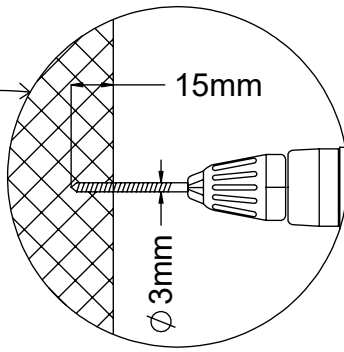

# K3

1.

Ø5,5mm

8x120sxt

[cm]

vinci  
play

**2x**

**1.**

vinci  
play

**2x**

**1.**

D=D

**2.**

Ø 5,5mm

8x **5x80sxs**

[cm]

vinci  
play

**1.**

**2.**

**3.**

4x **5x45sxs**

[cm]

vinci  
play

6x 8x100sxt

# 48h

[cm]