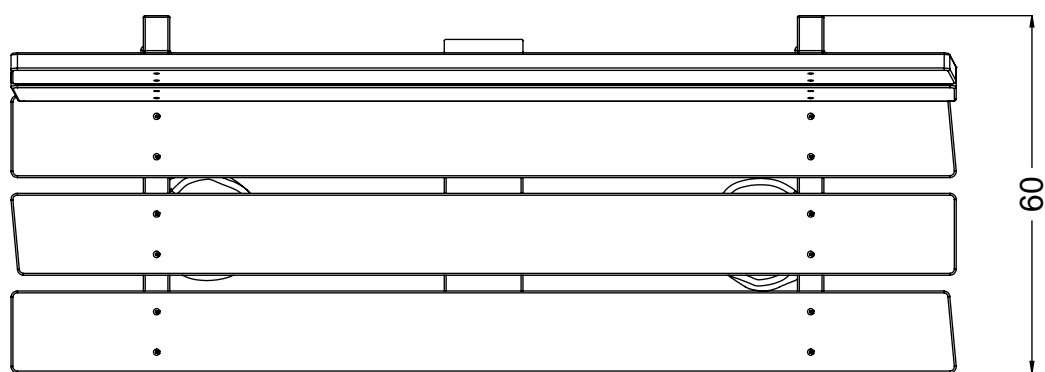

# RB1390

v010  
24.01.2024  
D. P.  
[cm]

vinci  
play

[cm]

vinci  
play

8x M10x120 (K3)

**NOT INCLUDED**

[cm]

vinci  
play

**2x**

**1.**

D=D

**2.**

Ø 5,5mm

8x **5x80sxs**

[cm]