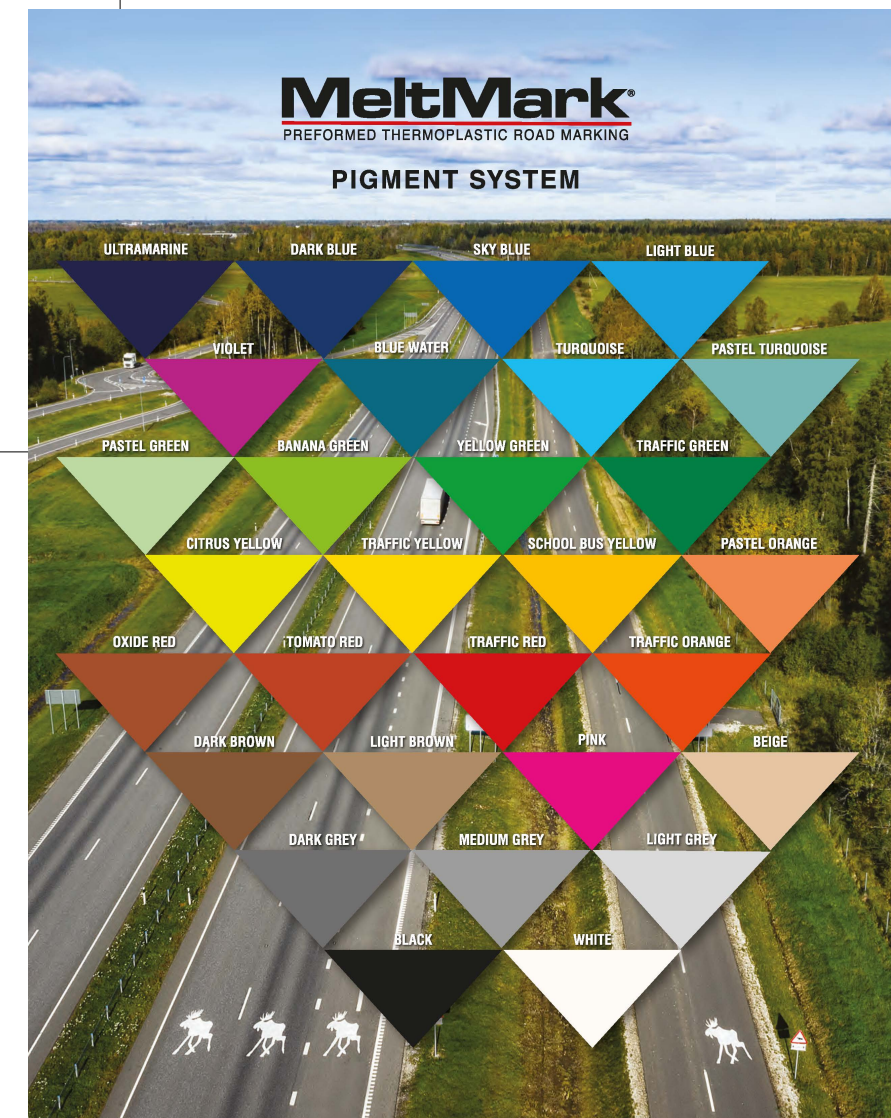

MeltMark®
DECORATIVE
 PREFORMED THERMOPLASTIC MARKING

 <p>9 squares 300 mm x 300 mm</p> <p>1 in each colour:</p> <p>1 Yellow 1 orange 1 Red 1 Pink 1 Blue 1 Purple 1 Green 1 White 1 Black</p>	 <p>9 stars 1 in each colour:</p> <p>1 Yellow 1 orange 1 Red 1 Pink 1 Blue 1 Purple 1 Green 1 White 1 Black</p>	 <p>9 circles ø350 mm 1 in each colour:</p> <p>1 Yellow 1 orange 1 Red 1 Pink 1 Blue 1 Purple 1 Green 1 White 1 Black</p>	 <p>9 triangles 1 in each colour:</p> <p>1 Yellow 1 orange 1 Red 1 Pink 1 Blue 1 Purple 1 Green 1 White 1 Black</p>
--	---	---	--

Pakken indeholder:

Hvide tal. 1 til 10 i H:30 cm

Geometriske figurer. 4 forskellige i 9 farver