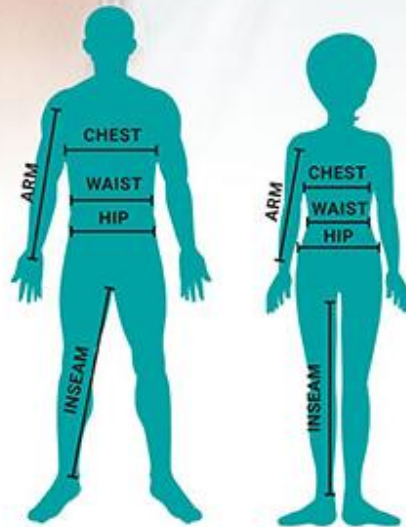

HOW TO MEASURE

SIZE GUIDE

ADULT

IN CENTIMETERS

SIZE	CHEST	WAIST	HIP	INSEAM	ARM
XS	<88	<73	<90	82	61.5
S	88-96	73-81	90-98	82.5	63
M	96-104	81-89	98-104	83	64.5
L	104-112	89-97	104-110	83.5	66
XL	112-120	97-105	110-116	84	67.5
XXL	120-128	105-113	116-122	84.5	69
XXXL	128-134	113-121	122-130	85	70.5

KIDS/JUNIOR

IN CENTIMETERS

SIZE	LENGTH	CHEST	WAIST	HIP
120	122-128	64.5-66	54.5-56.5	68.5-71
130	128-137	66-69	56.5-60	71-74.5
140	137-147	69-75	60-64	74.5-79.5
150	147-158	75-81.5	64-69	79.5-84.5
160	158-170	81.5-88.5	69-74	84.5-89.5