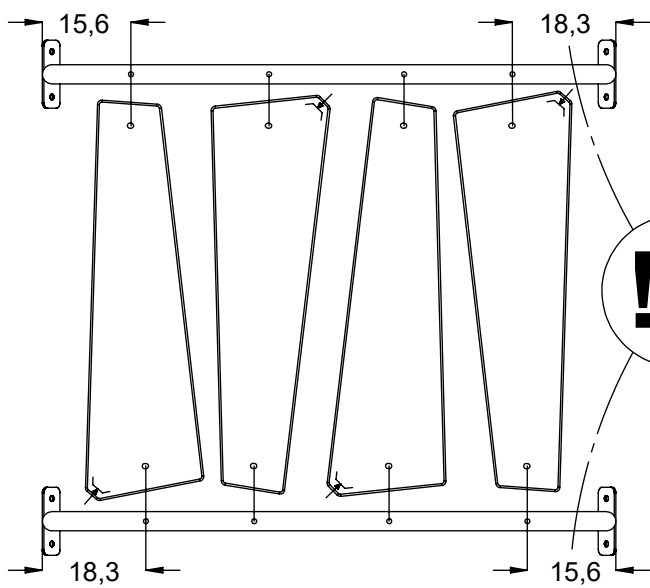

141133

141134

[cm]

vinci  
play

PLYWOOD  
WD33

HPL  
WD34

8x50 sxi

8x50 sxi

8x50 sxi

E38

K2, K3

E39

[cm]

vinci  
play

[cm]

vinci  
play

[cm]

vinci  
play

V001

Part No:  
 000000-  
 00000

000000-00000

vinci  
 play

[cm]