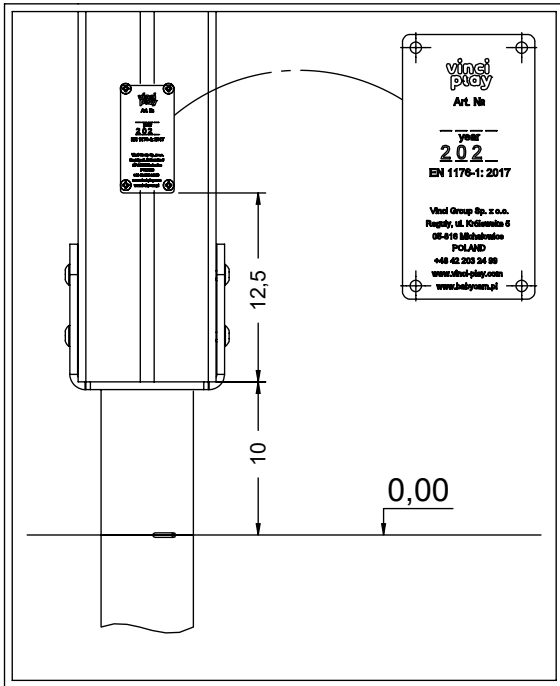

141133

141134

[cm]

vinci  
play

PLYWOOD  
WD33

HPL  
WD34

8x50 sxi

8x50 sxi

8x50 sxi

E38

K2, K3

E39

[cm]

vinci  
play

[cm]

vinci  
play

[cm]

vinci  
play

V001

Part No:  
 000000-  
 00000

000000-00000

vinci  
 play

[cm]