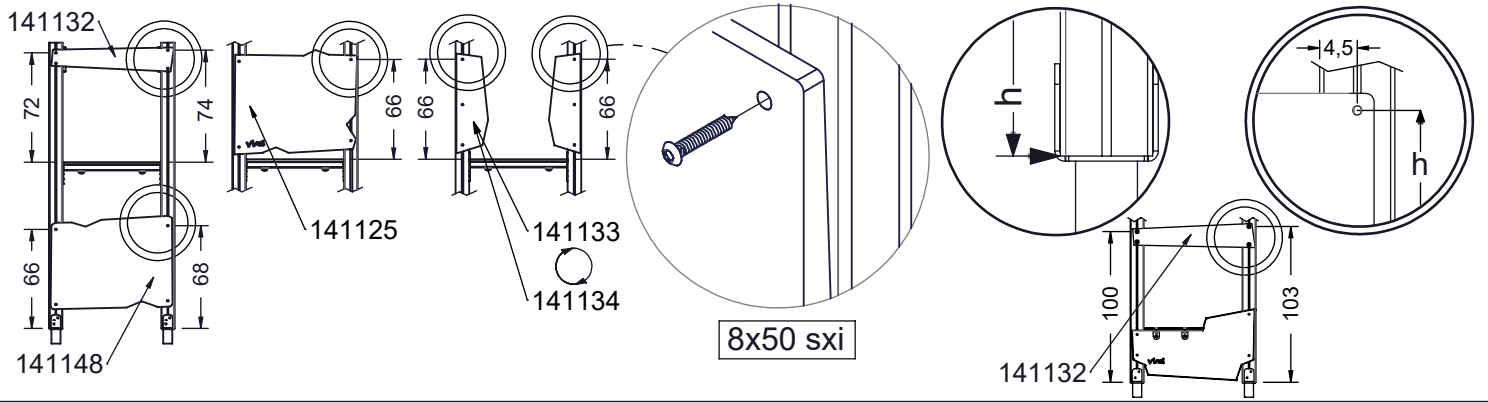

PLYWOOD
WD82

HPL
WD89