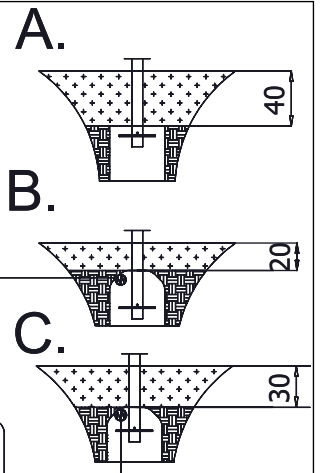

vinci
play

108x M10x120 (K2)
112x M10x120 (K3)

NOT INCLUDED

4x M8x120 (K2)

NOT INCLUDED

[cm]

x2
 14h

 48h
 x32 0,06 m³
 K2/K3 x32 >0.02m³

vinci play

- | | | | |
|---------|------|-----|------|
| PLYWOOD | WD72 | HPL | WD73 |
| PLYWOOD | WD74 | HPL | WD75 |
| PLYWOOD | WD76 | HPL | WD77 |

[cm]

vinci
play

8x50 sxi

vinci play

[cm]

vinci
play

WD14-4

[cm]

vinci
play

WD67 WD68

8x50 sxi

E39

E38

[cm]

vinci play

WD1

V001

Part No:
000000-
00000

000000-00000

[cm]

vinci
play