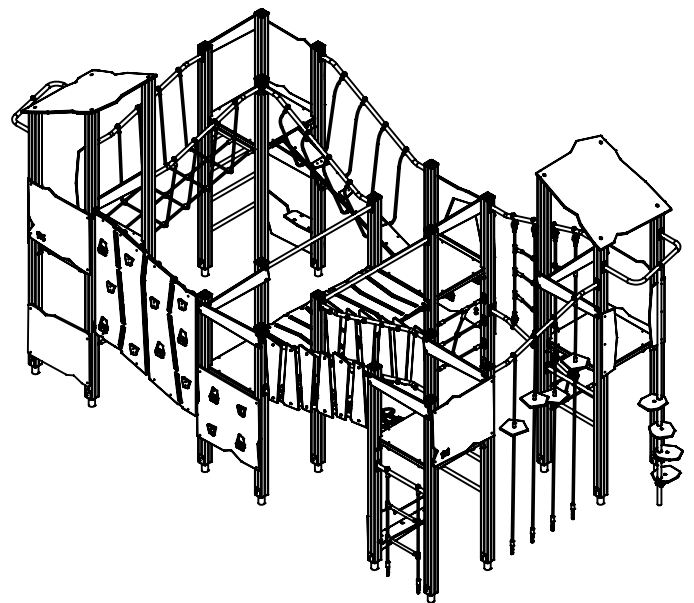

WD1413

v013
28.09.2022
B.N.
[cm]

vinci
play

[cm]

vinci
play

[cm]

vinci
play

[cm]

vinci
play

108x M10x120 (K2)
112x M10x120 (K3)

NOT INCLUDED

4x M8x120 (K2)

NOT INCLUDED

[cm]

x2
 14h

 48h
 x32 0,06 m³
 K2/K3 x32 >0.02m³

vinci play

WD1

V001

Part No:
000000-
00000

000000-00000

[cm]

vinci
play