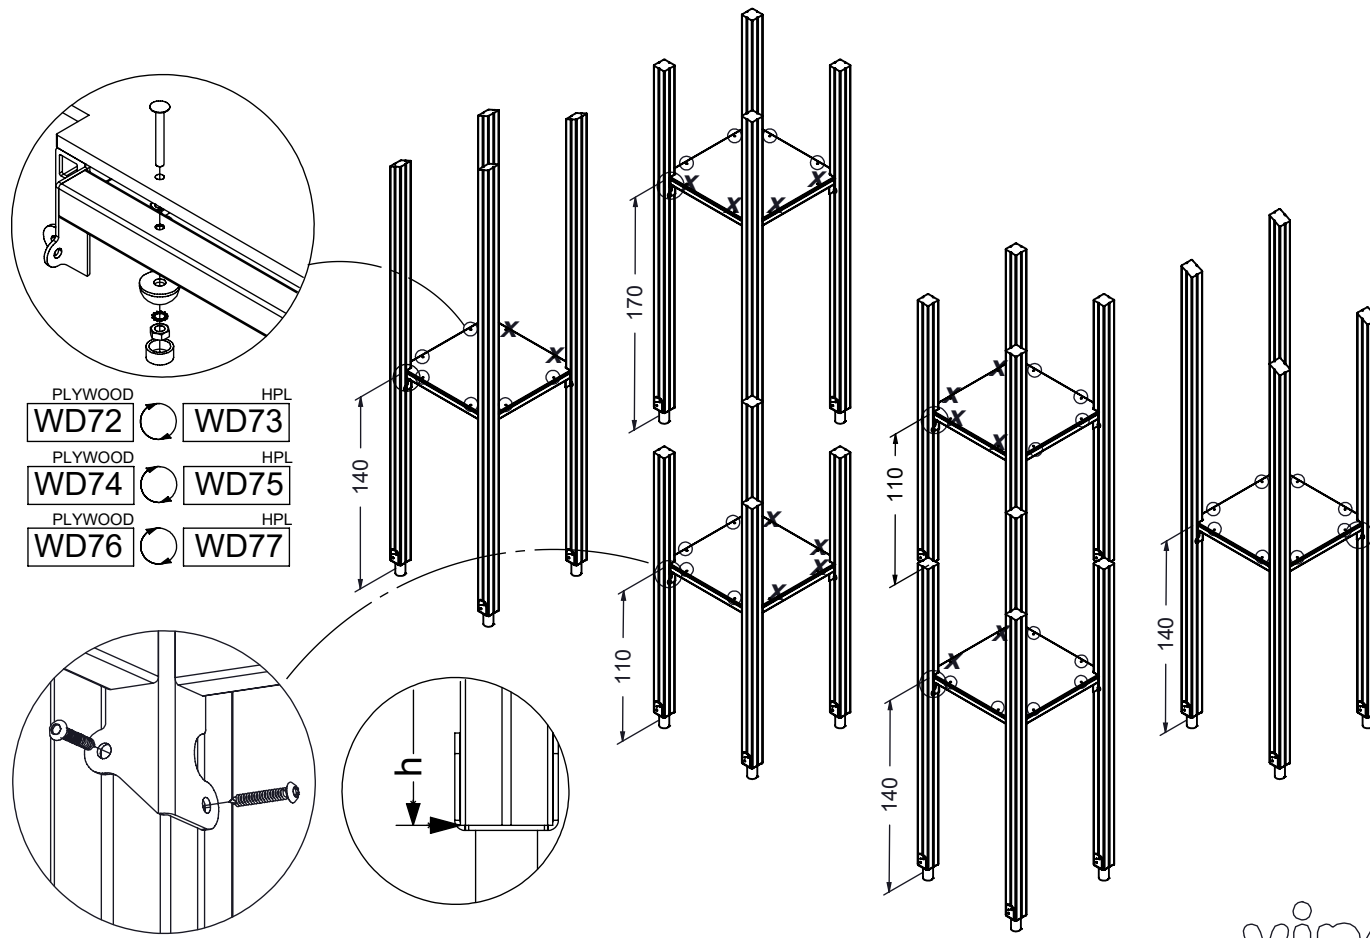

PLYWOOD	WD72	HPL	WD73
PLYWOOD	WD74	HPL	WD75
PLYWOOD	WD76	HPL	WD77

[cm]

vinci
play