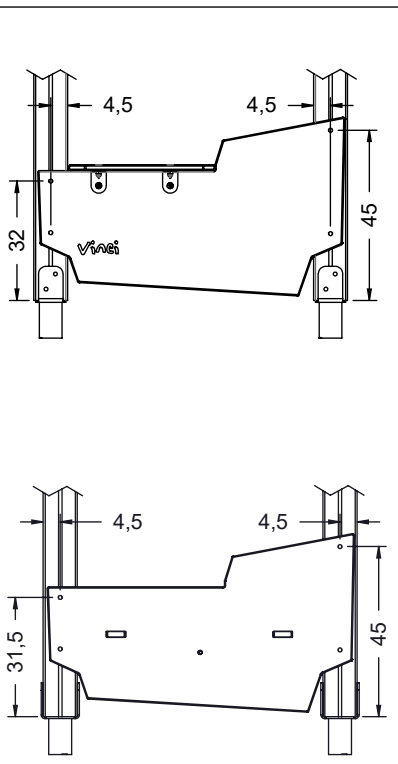

vinci
play

108x M10x120 (K2)
112x M10x120 (K3)

NOT INCLUDED

4x M8x120 (K2)

NOT INCLUDED

[cm]

x2
 14h

 48h
 x32 0,06 m³
 K2/K3 x32 >0.02m³

vinci play

- | | | | |
|---------|------|-----|------|
| PLYWOOD | WD72 | HPL | WD73 |
| PLYWOOD | WD74 | HPL | WD75 |
| PLYWOOD | WD76 | HPL | WD77 |

[cm]

vinci
play

8x50 sxi

vinci play

[cm]

vinci
play

vinci
play

[cm]

vinci
play

WD79

8x50 sxi

WD14-4

141145

PLYWOOD PS38 HPL PH38

WD14-4

[cm]

vinci
play

WD67 WD68

8x50 sxi

E39

E38

[cm]