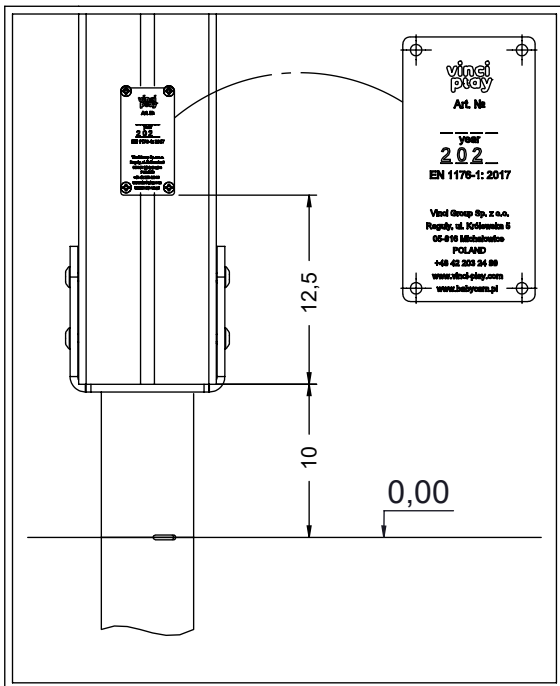

WD14-4

[cm]

vinci
play

WD67 WD68

8x50 sxi

E39

E38

[cm]

vinci play

WD1

V001

Part No:
000000-
00000

000000-00000

[cm]

vinci
play