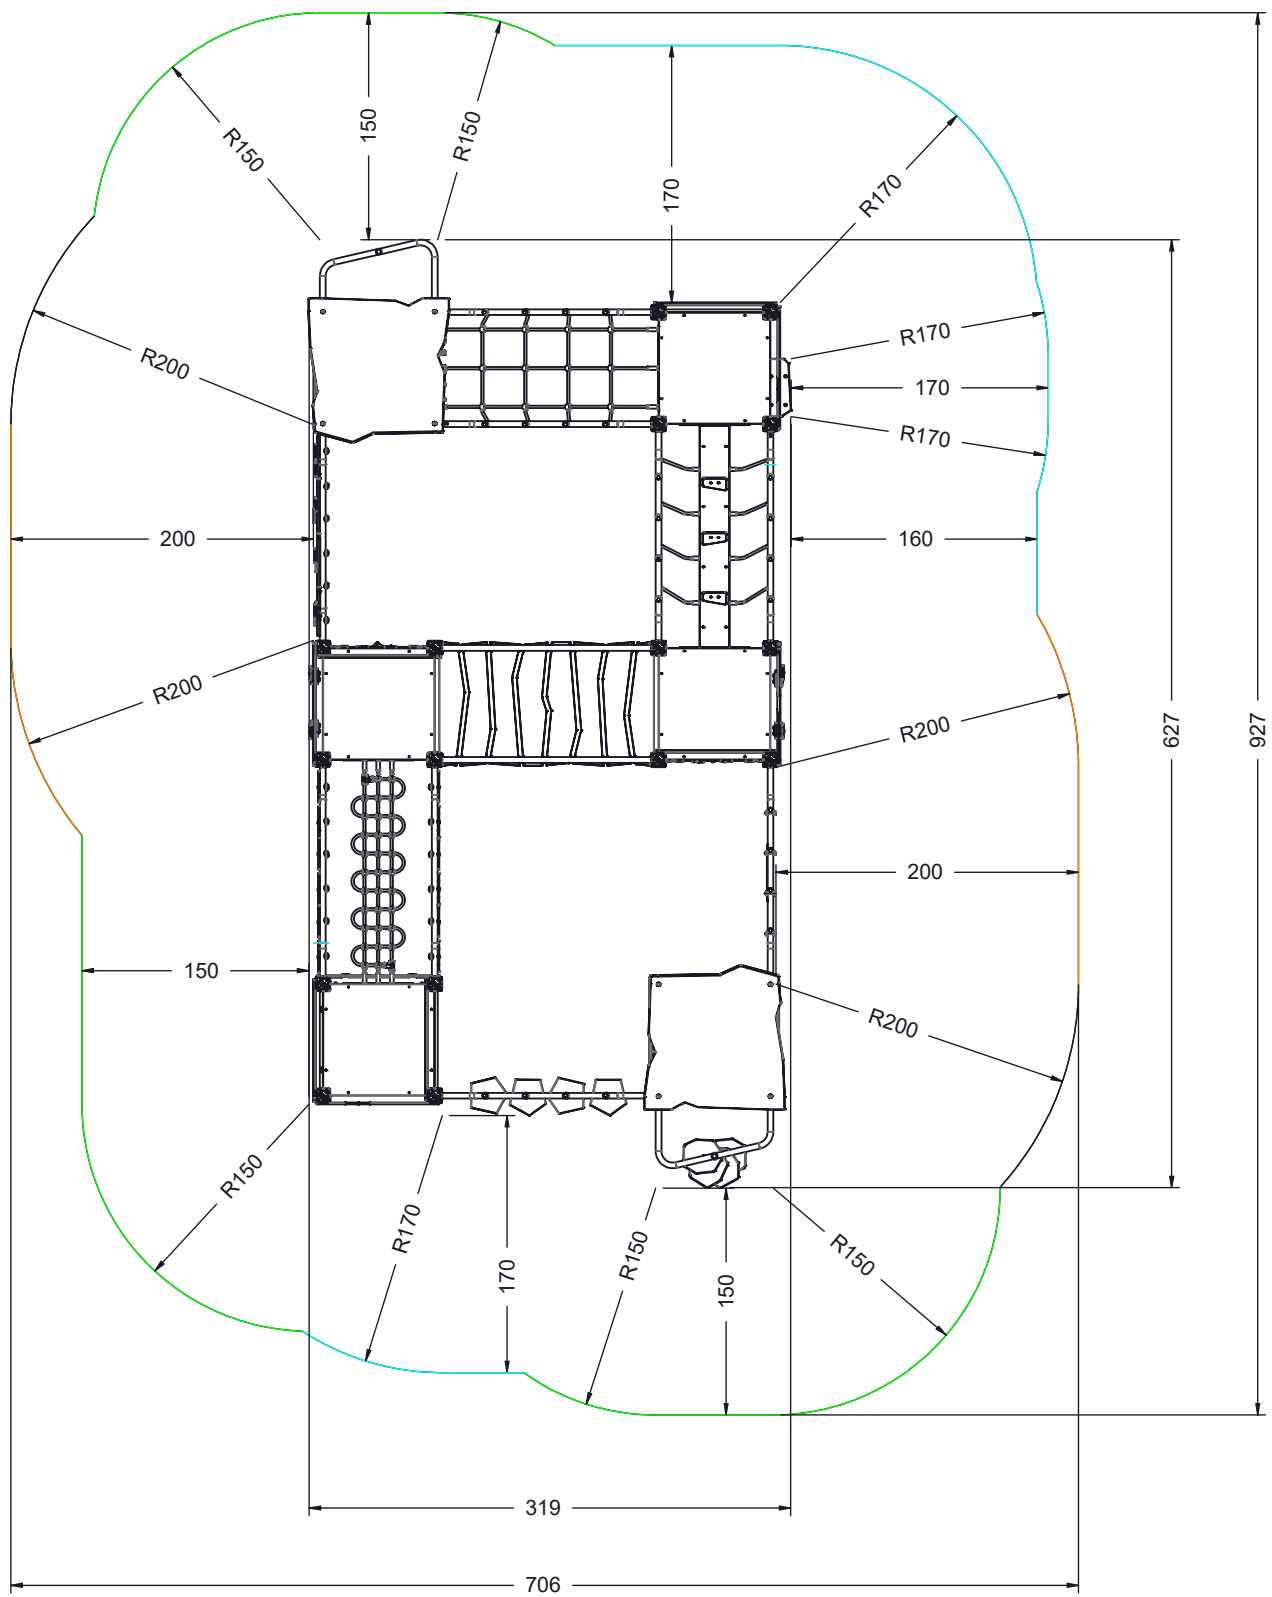

WD1413

v013
28.09.2022
B.N.
[cm]

vinci
play

[cm]

vinci
play

[cm]

vinci
play

[cm]

vinci
play

108x M10x120 (K2)
112x M10x120 (K3)

NOT INCLUDED

4x M8x120 (K2)

NOT INCLUDED

[cm]

x2
 14h

 48h
 x32 0,06 m³
 K2/K3 x32 >0.02m³

WD14-4

[cm]

vinci
play

WD67 WD68

8x50 sxi

E39

E38

[cm]