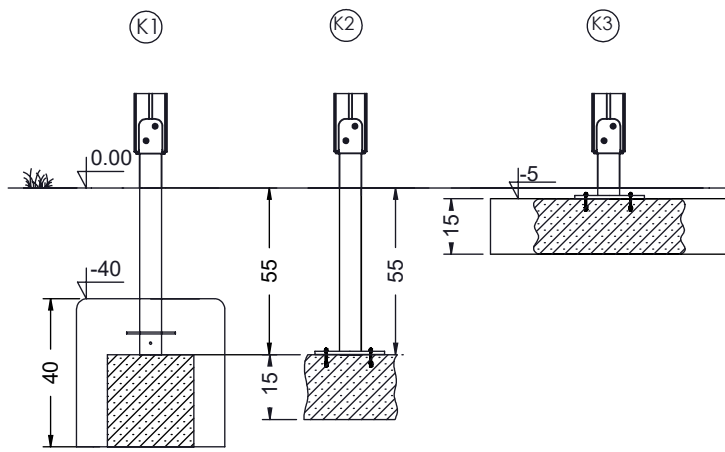

vinci
play

108x M10x120 (K2)
112x M10x120 (K3)

NOT INCLUDED

4x M8x120 (K2)

NOT INCLUDED

[cm]

x2
 14h

 48h
 x32 0,06 m³
 K2/K3 x32 >0.02m³