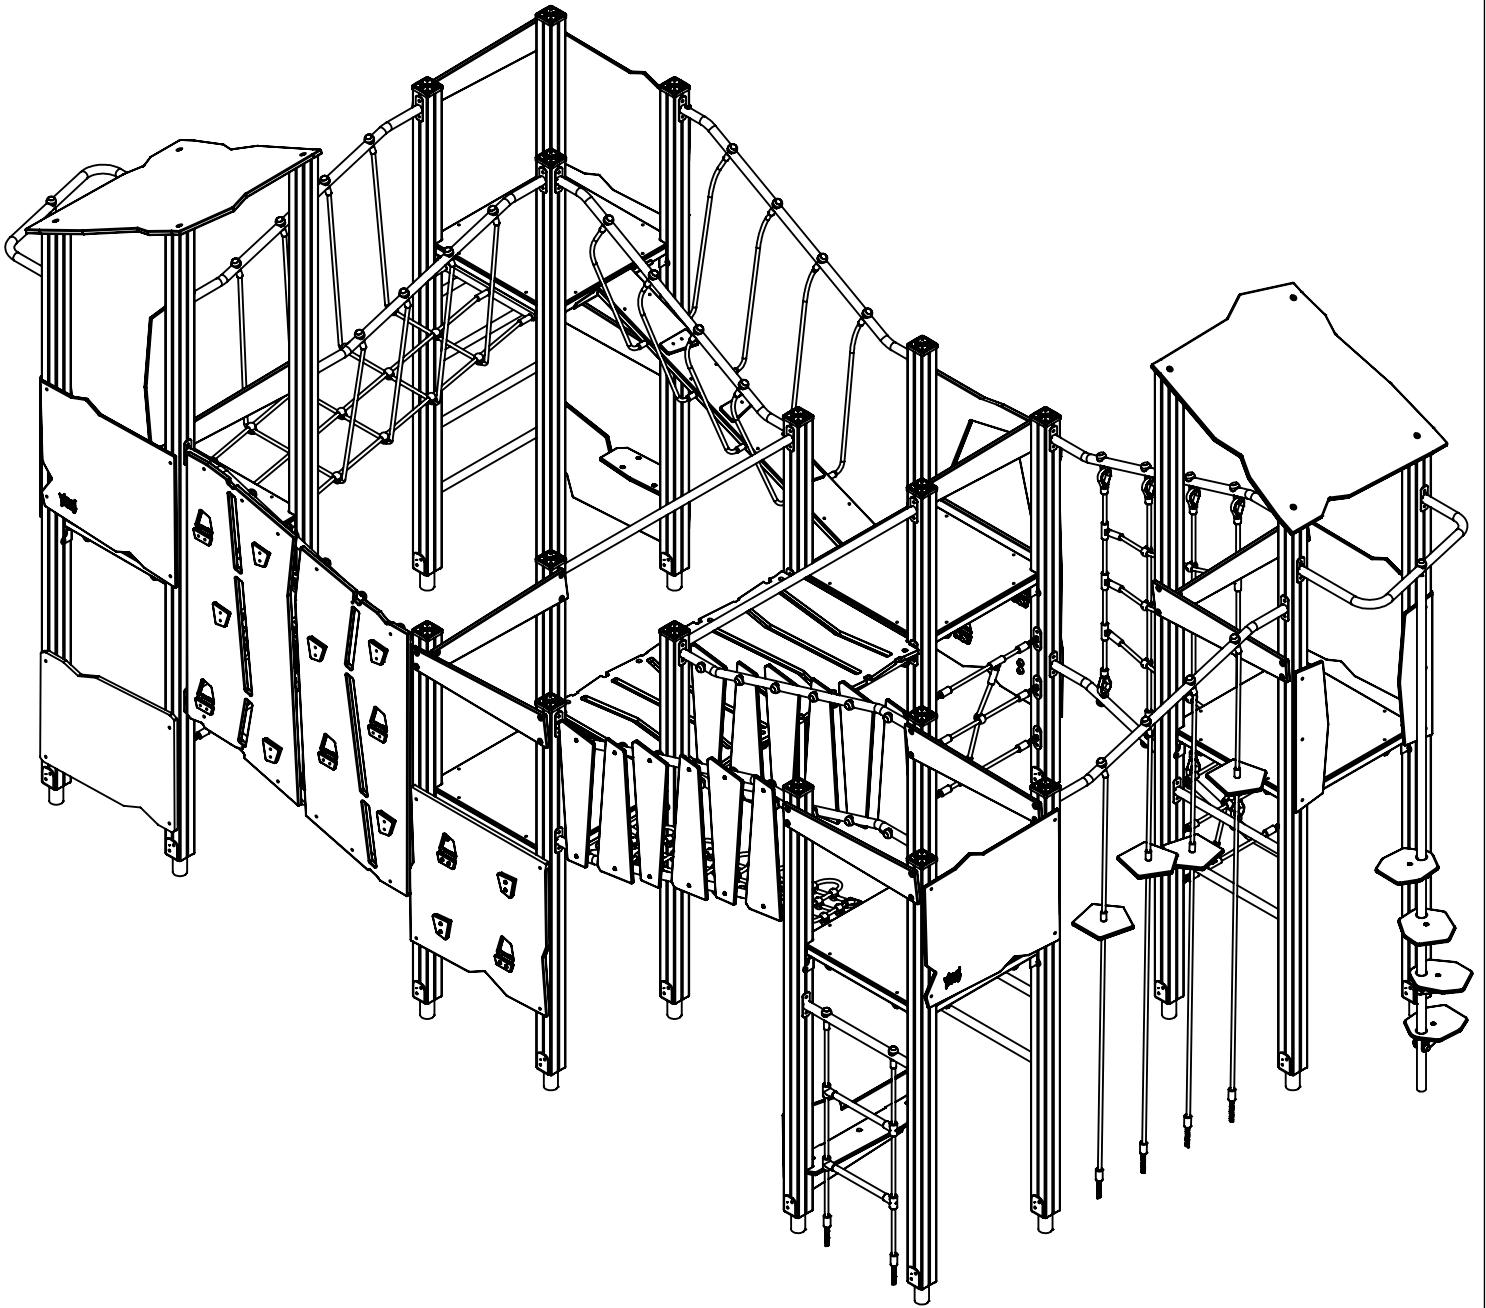

WD1413

v013
28.09.2022
B.N.
[cm]

vinci
play