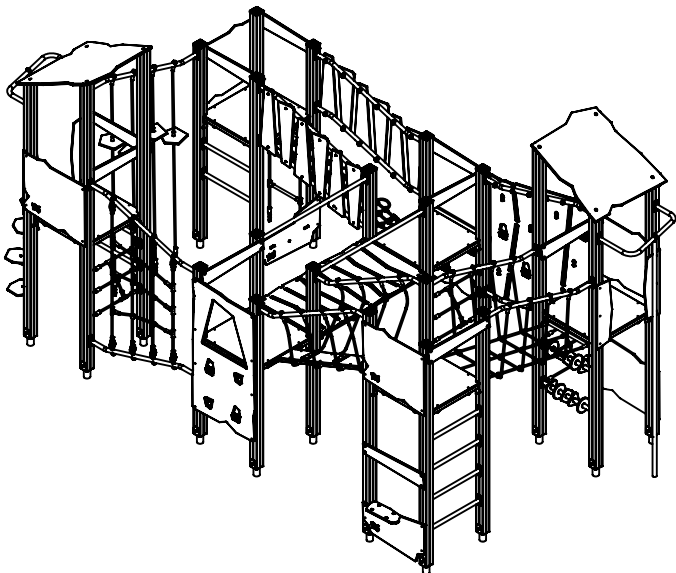

WD1413

v013
28.09.2022
B.N.
[cm]

vinci
play

[cm]

vinci
play

[cm]

vinci
play

[cm]

vinci
play

108x M10x120 (K2)
112x M10x120 (K3)

NOT INCLUDED

4x M8x120 (K2)

NOT INCLUDED

[cm]

x2
 14h

 48h
 x32 0,06 m³
 K2/K3 x32 >0.02m³

vinci play

WD1

V001

Part No:
000000-
00000

000000-00000

[cm]

vinci
play