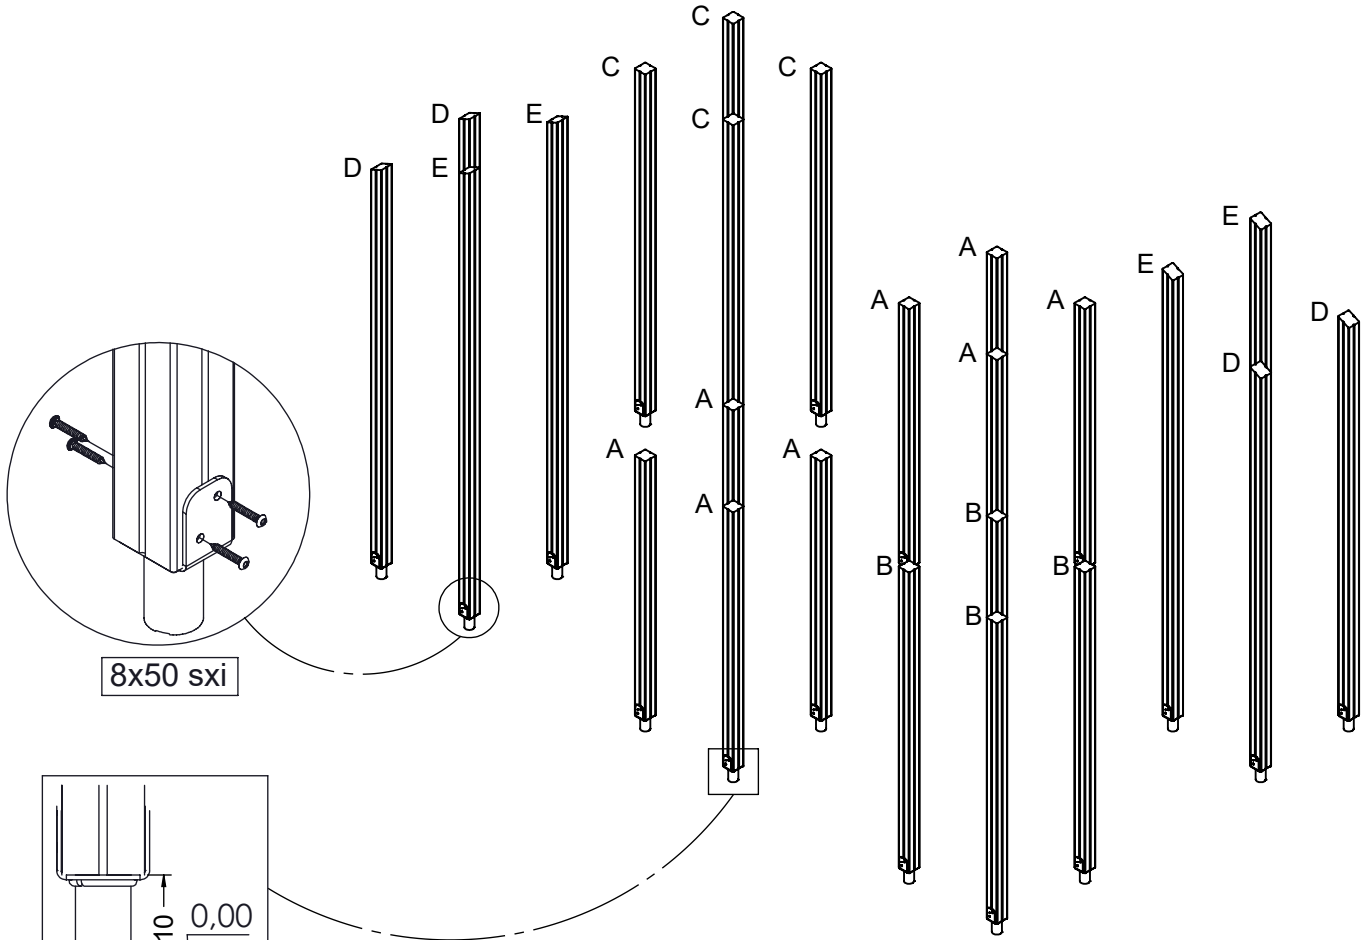

vinci
play

108x M10x120 (K2)
112x M10x120 (K3)

NOT INCLUDED

4x M8x120 (K2)

NOT INCLUDED

[cm]

x2
 14h

 48h
 x32 0,06 m³
 K2/K3 x32 >0.02m³

vinci play

- | | | | |
|---------|------|-----|------|
| PLYWOOD | WD72 | HPL | WD73 |
| PLYWOOD | WD74 | HPL | WD75 |
| PLYWOOD | WD76 | HPL | WD77 |

[cm]

vinci
play

8x50 sxi

vinci play

[cm]

vinci
play

WD14-4

[cm]

vinci
play

WD67 WD68

8x50 sxi

E39

E38

[cm]