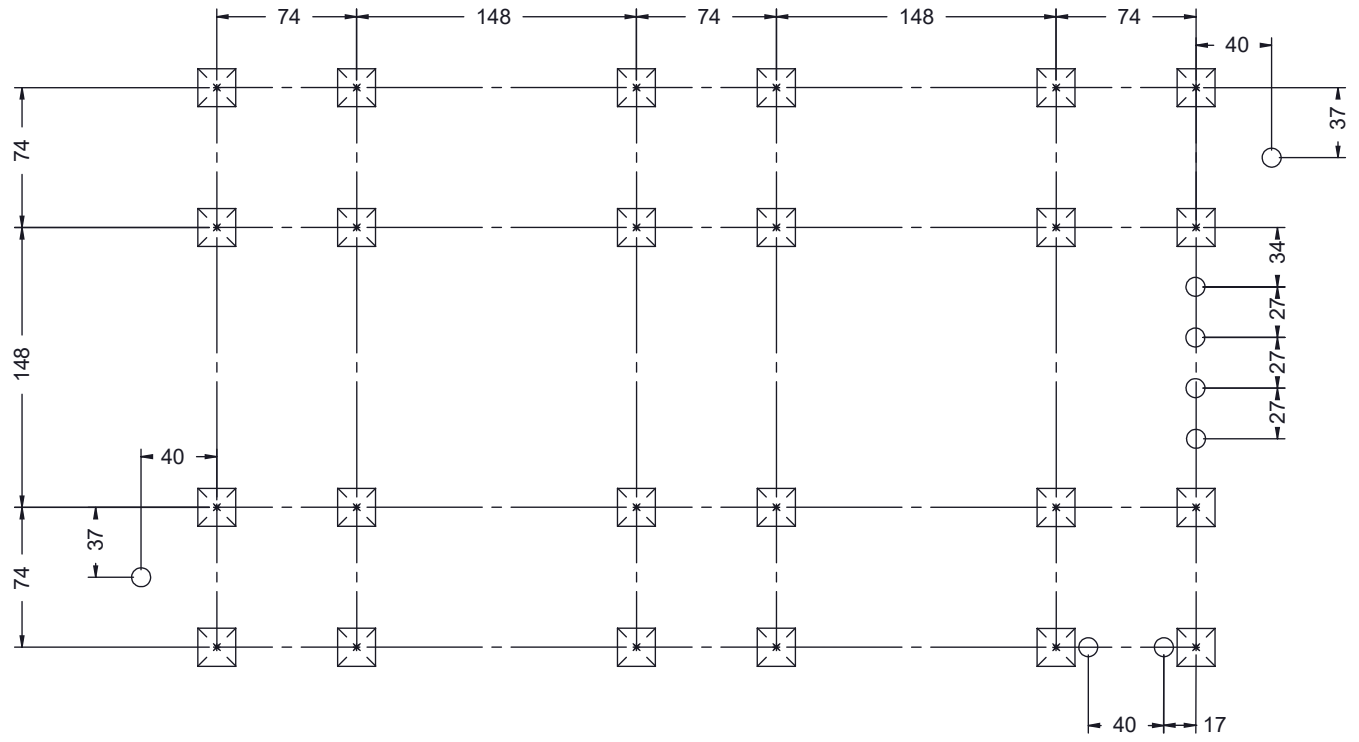

vinci
play

108x M10x120 (K2)
112x M10x120 (K3)

NOT INCLUDED

4x M8x120 (K2)

NOT INCLUDED

[cm]

x2
 14h

 48h
 x32 0,06 m³
 K2/K3 x32 >0.02m³