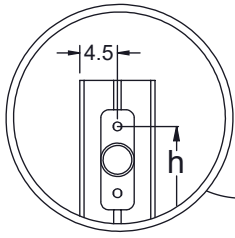

8x50 sxi

E10

PLYWOOD WD42 HPL WD43

PLYWOOD PS57 HPL PH57

[cm]

vinci play

8x50 sxi

142138

WD14-4

[cm]

vinci
play

WD67 WD68

8x50 sxi

E39

E38

[cm]

vinci play

WD1

V001

Part No:
000000-
00000

000000-00000

[cm]

vinci
play