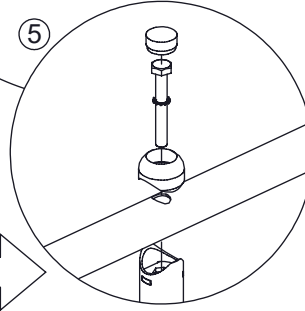

WD14-4

[cm]

vinci
play

WD67 WD68

8x50 sxi

E39

E38

[cm]

vinci play

WD1

V001

Part No:
000000-
00000

000000-00000

[cm]

vinci
play