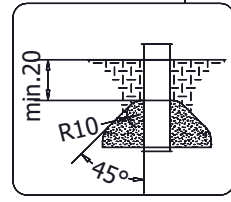

vinci
play

108x M10x120 (K2)
112x M10x120 (K3)

NOT INCLUDED

4x M8x120 (K2)

NOT INCLUDED

[cm]

x2
 14h

 48h
 x32 0,06 m³
 K2/K3 x32 >0.02m³