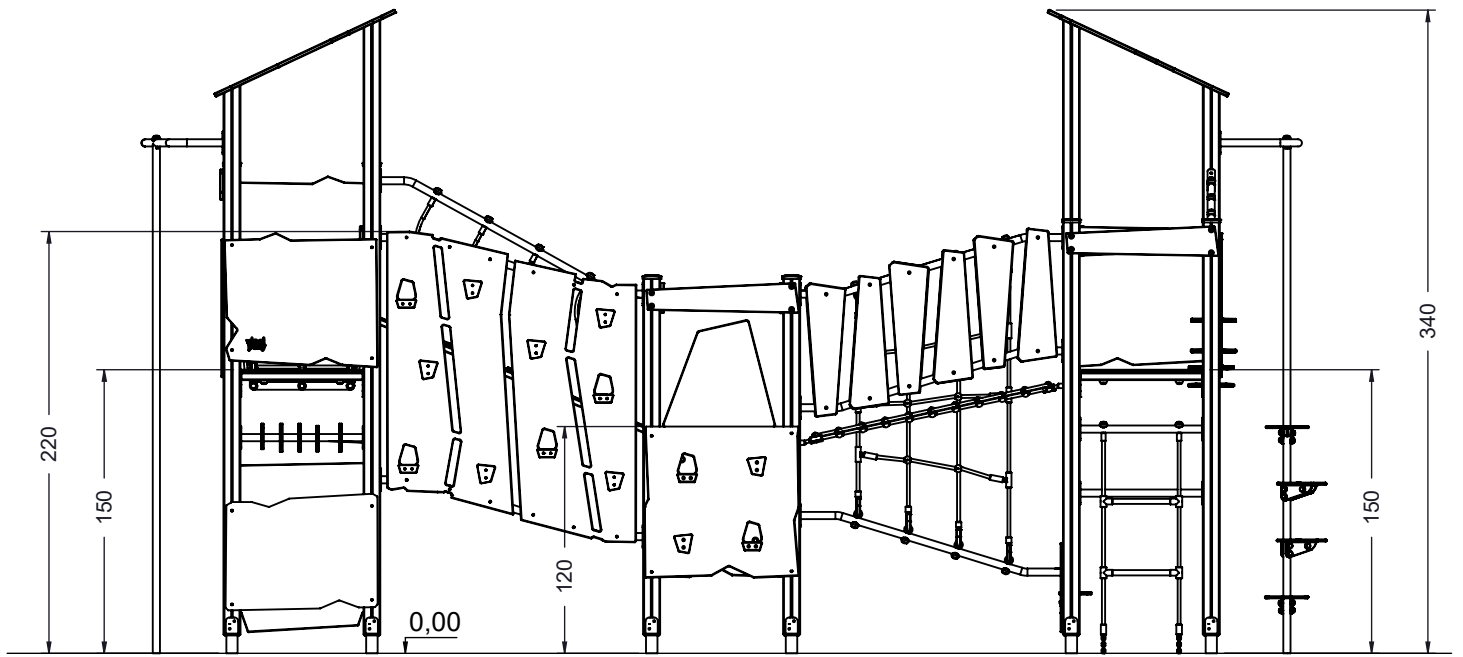

[cm]

vinci
play