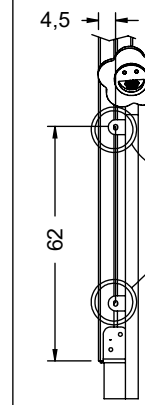

5x40sxi

Ø3,5

[cm]

vinci
play

PLYWOOD
WD74

HPL
WD75

PLYWOOD
WD76

HPL
WD77

141133

141139

8x50 sxi

[cm]

vinci
play

8x50 sxi

WD27

8x50 sxi

8x50 sxi

E150

HDPE WD182 HPL WD181

2x

Z18

[cm]

vinci play

PLYWOOD	WD28	S1	HPL	WD29
PLYWOOD	WD113	S6	HPL	WD114

[cm]

vinci
play

V001

Part No:
000000-
00000

000000-00000

[cm]

vinci
play