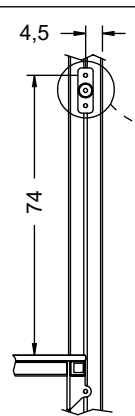

5x40sxi

Ø3,5

[cm]

vinci
play

PLYWOOD
WD74

HPL
WD75

PLYWOOD
WD76

HPL
WD77

141133

141139

8x50 sxi

[cm]

vinci
play

8x50 sxi

WD27

8x50 sxi

8x50 sxi

E150

HDPE WD182 HPL WD181

2x

Z18

[cm]

vinci play

PLYWOOD	WD28	S1	HPL	WD29
PLYWOOD	WD113	S6	HPL	WD114

[cm]

vinci
play

V001

Part No:
000000-
00000

000000-00000

[cm]

vinci
play