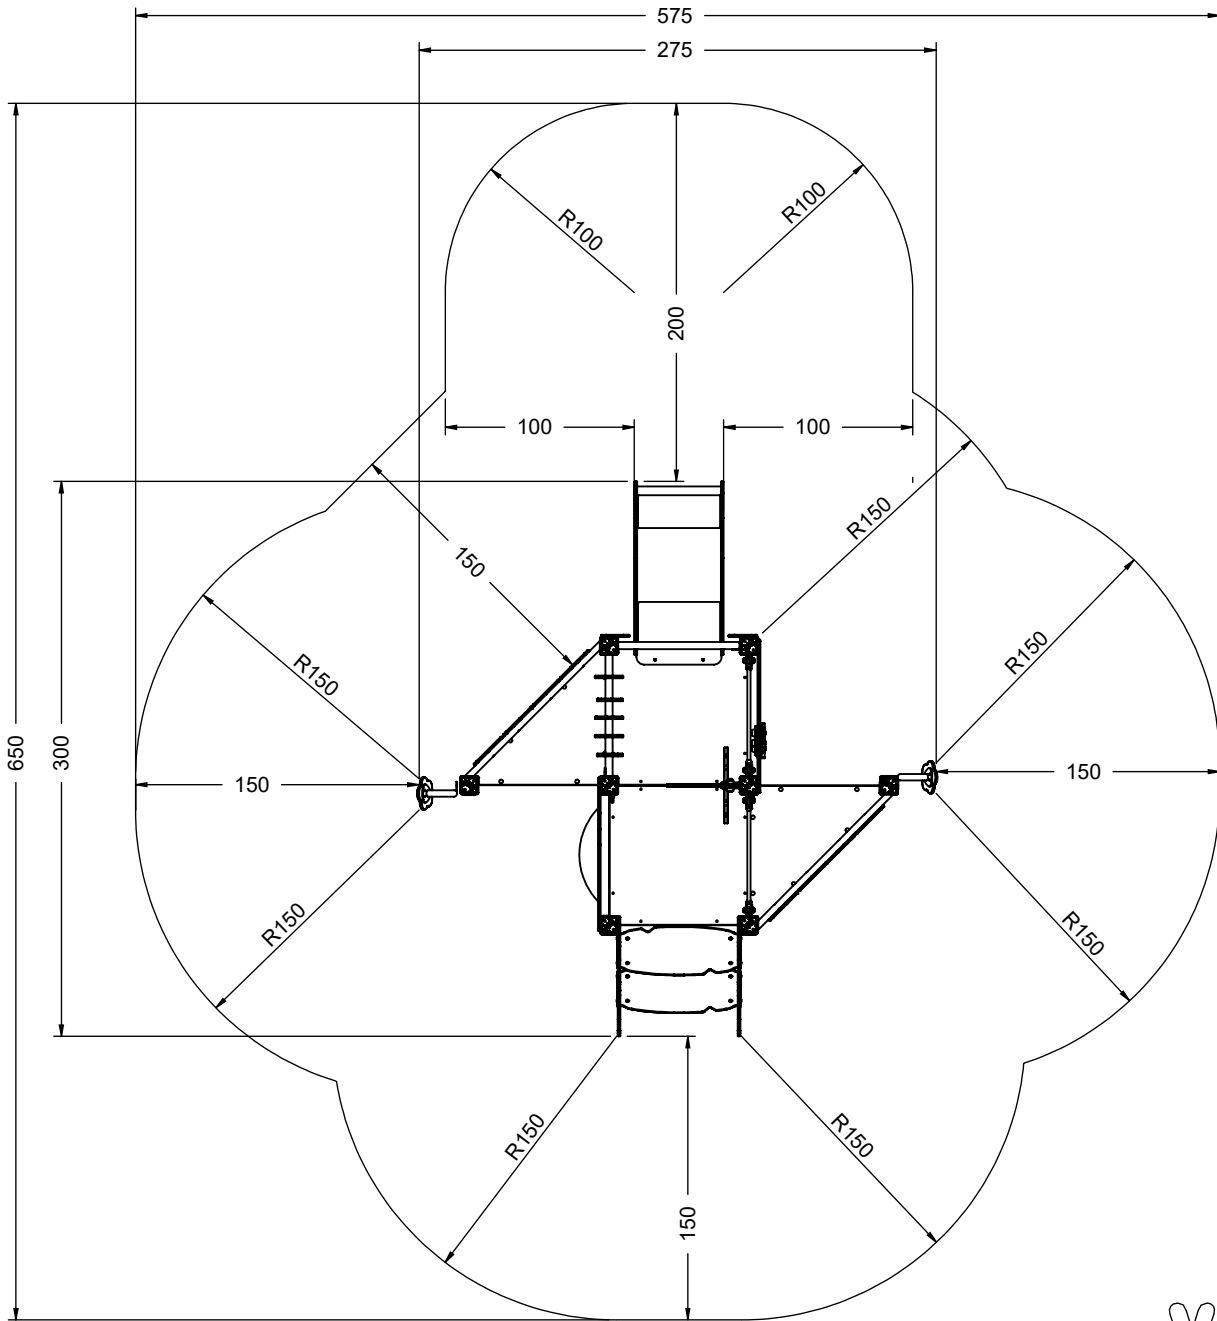

WD1433

v017
25.10.2022
D. P
[cm]

vinci
play

[cm]

vinci
play

32x M10x120 (K2)	2x M8x120 (K2)
34x M10x120 (K3)	
NOT INCLUDED	NOT INCLUDED

[cm]

		5h				0,06 m³		K2/K3	>0.02m³	48h	
--	--	----	--	--	--	---------	--	-------	---------	-----	--

5x40sxi

Ø3,5

[cm]

vinci
play

PLYWOOD
WD74

HPL
WD75

PLYWOOD
WD76

HPL
WD77

1x P061 S6

A	103 cm
B	130 cm
C	249 cm

8x50 sxi

8x50 sxi

[cm]

vinci
play

WD2

8x50 sxi

[cm]

vinci
play

V001

Part No:
000000-
00000

000000-00000

[cm]

vinci
play