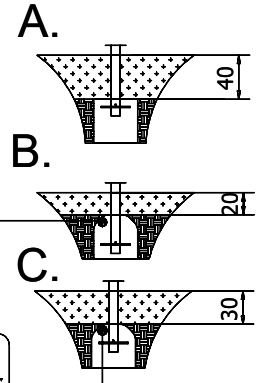

WD1433

v017
25.10.2022
D. P
[cm]

vinci
play

[cm]

vinci
play

32x M10x120 (K2)	2x M8x120 (K2)
34x M10x120 (K3)	
NOT INCLUDED	NOT INCLUDED

[cm]

		5h				0,06 m³		K2/K3	>0.02m³	48h	
--	--	----	--	--	--	---------	--	-------	---------	-----	--

5x40sxi

Ø3,5

[cm]

vinci
play

PLYWOOD
WD74

HPL
WD75

PLYWOOD
WD76

HPL
WD77

[cm]

vinci
play

V001

Part No:
000000-
00000

000000-00000

[cm]

vinci
play