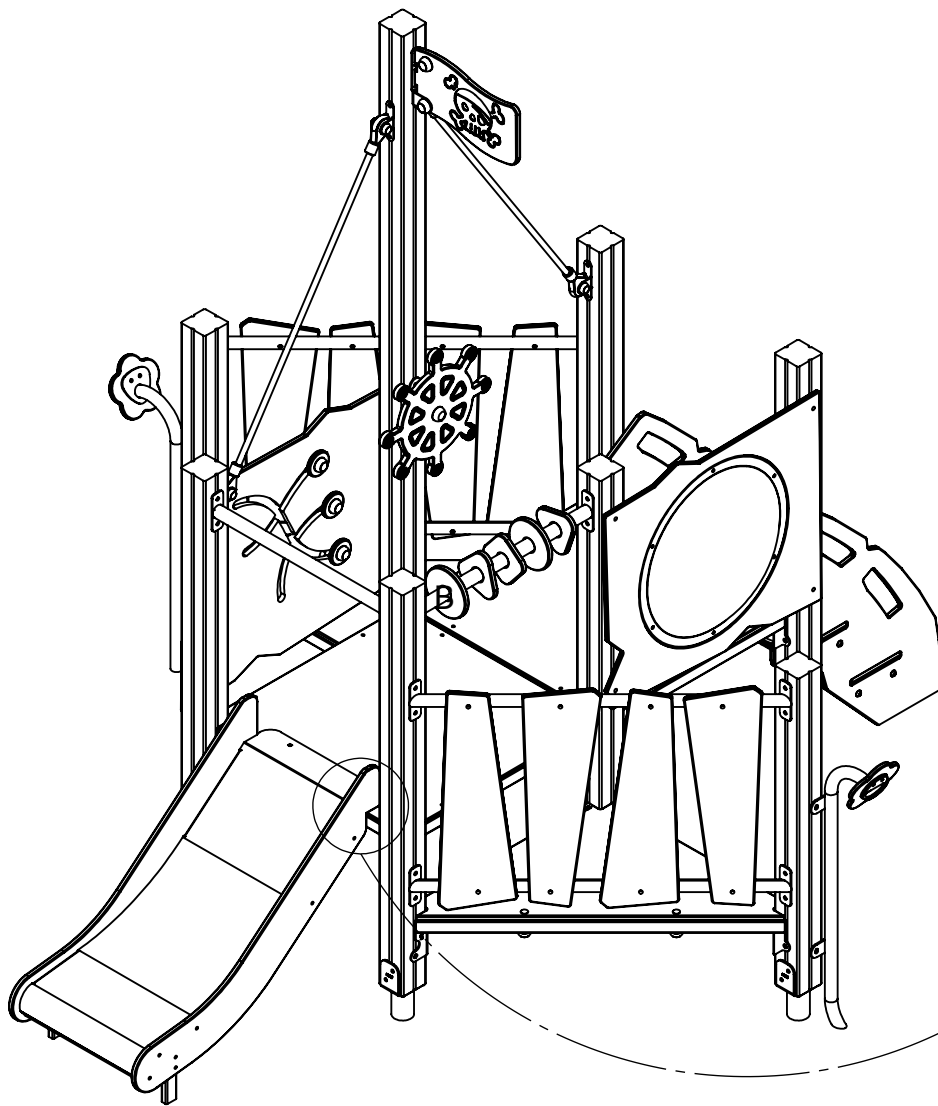

8x50 sxi

E150

HDPE WD182 HPL WD181

2x

Z18

[cm]

vinci play

PLYWOOD	WD28	S1	HPL	WD29
PLYWOOD	WD113	S6	HPL	WD114

[cm]

vinci
play

V001

Part No:
000000-
00000

000000-00000

[cm]

vinci
play