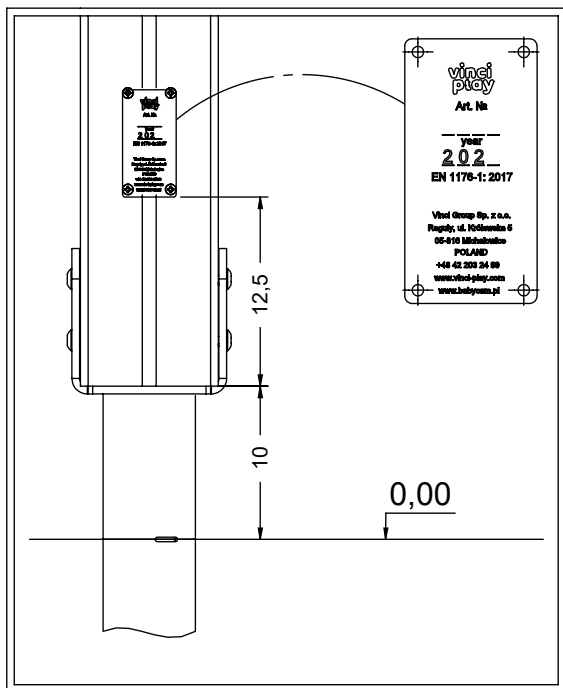

8x50 sxi

E150

HDPE WD182 HPL WD181

2x

Z18

[cm]

vinci play

PLYWOOD	WD28	S1	HPL	WD29
PLYWOOD	WD113	S6	HPL	WD114

[cm]

vinci
play

V001

Part No:
000000-
00000

000000-00000

[cm]

vinci
play