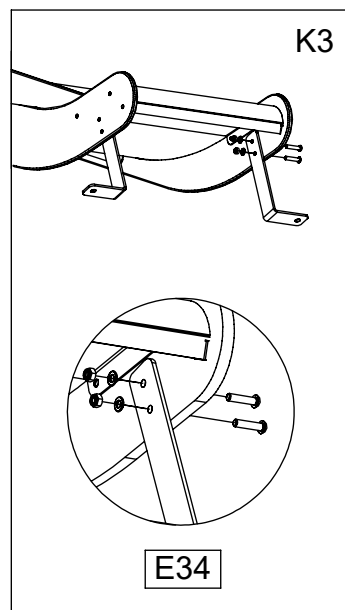

8x50 sxi

E150

HDPE WD182 HPL WD181

2x

Z18

[cm]

vinci play

PLYWOOD	WD28	S1	HPL	WD29
PLYWOOD	WD113	S6	HPL	WD114

[cm]

vinci
play

V001

Part No:
000000-
00000

000000-00000

[cm]

vinci
play